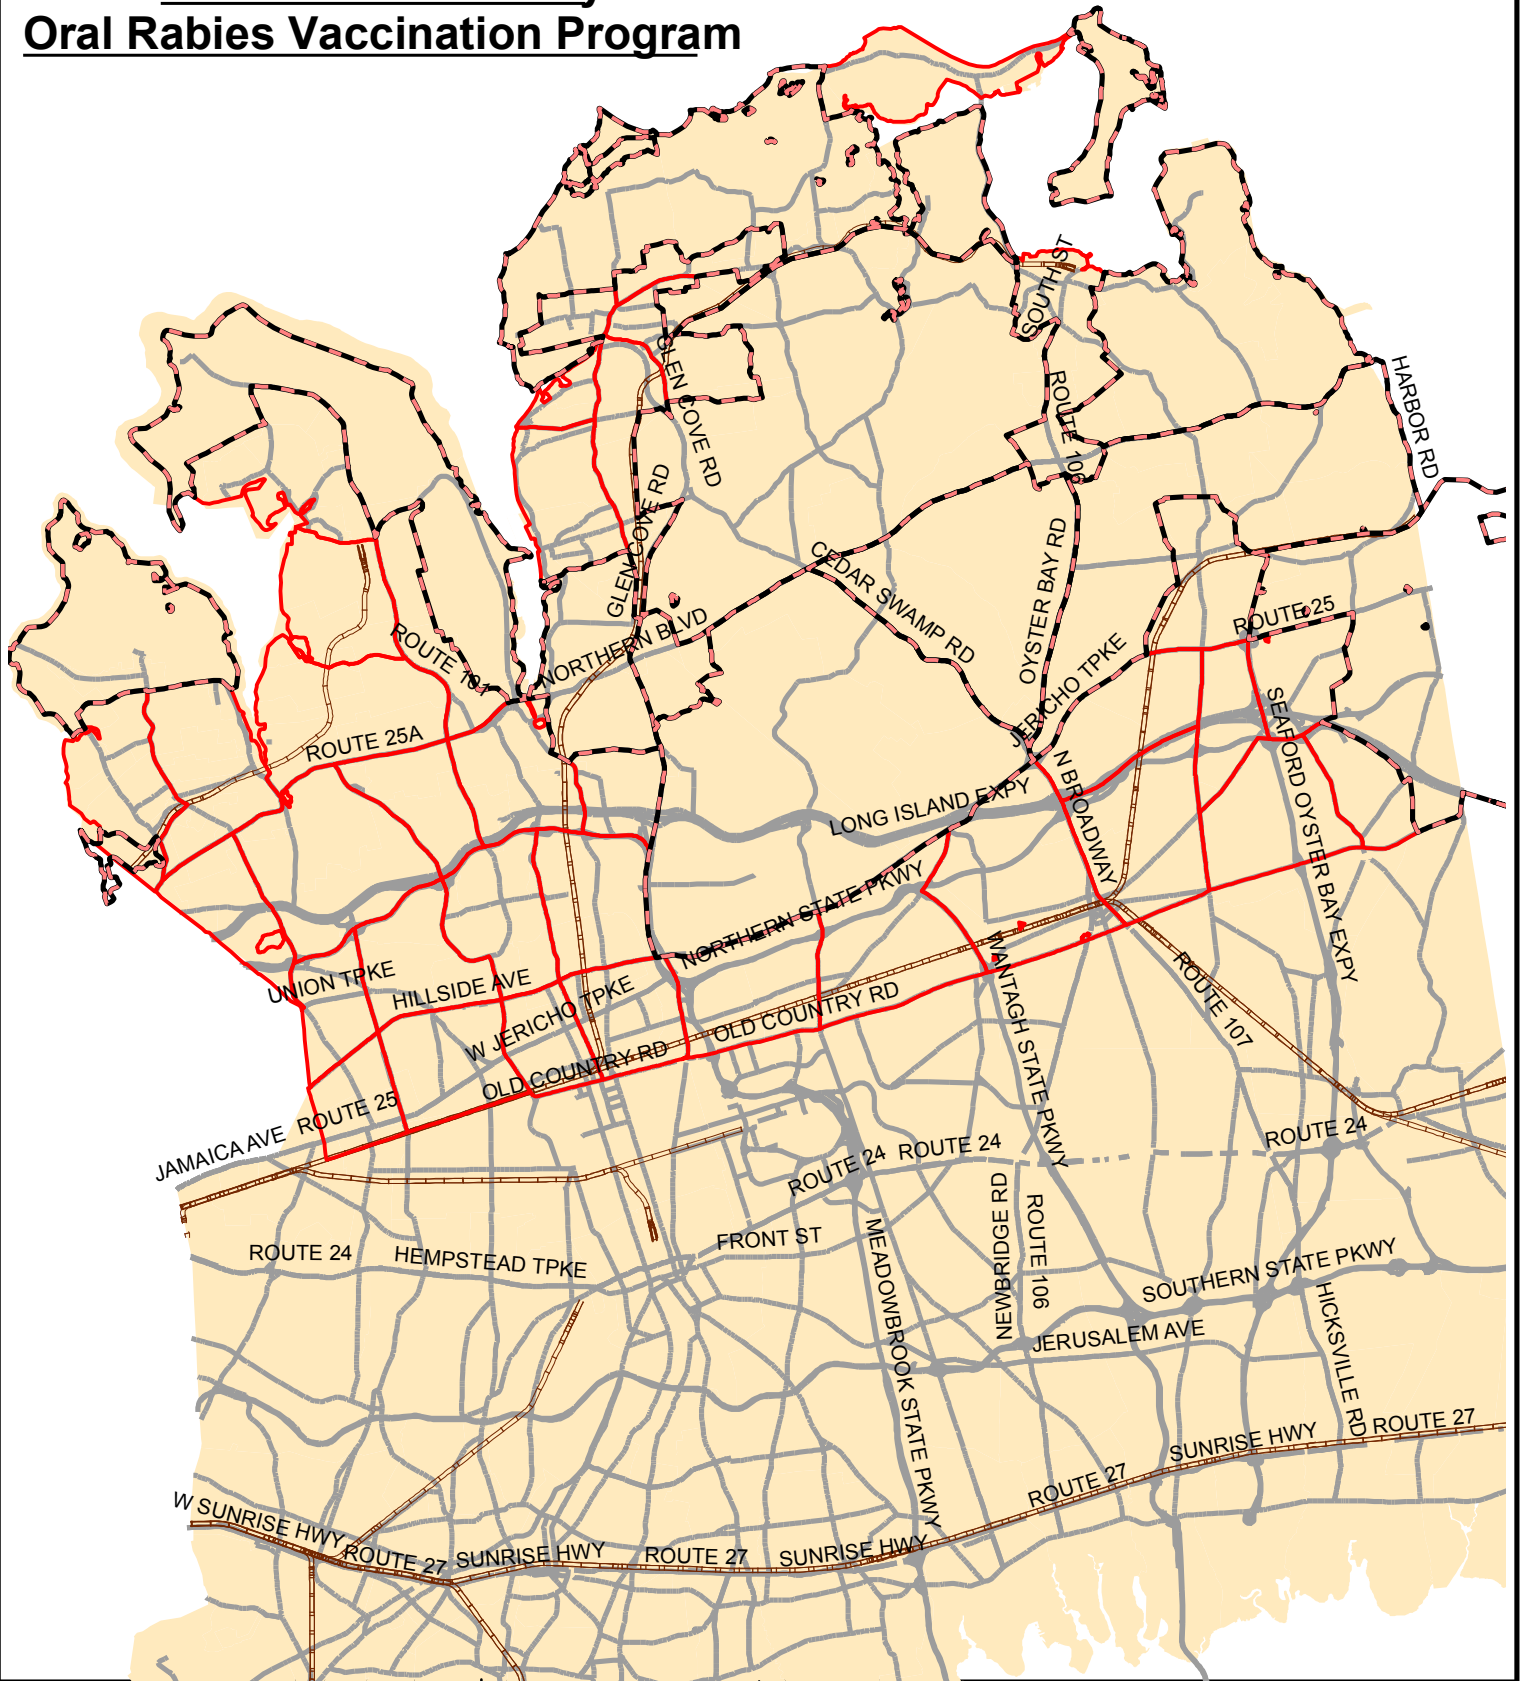

2009 Nassau County Oral Rabies Vaccination Program

- 2009 Aerial Zones
- 2009 Ground Zones
- Railroad
- Major Roads