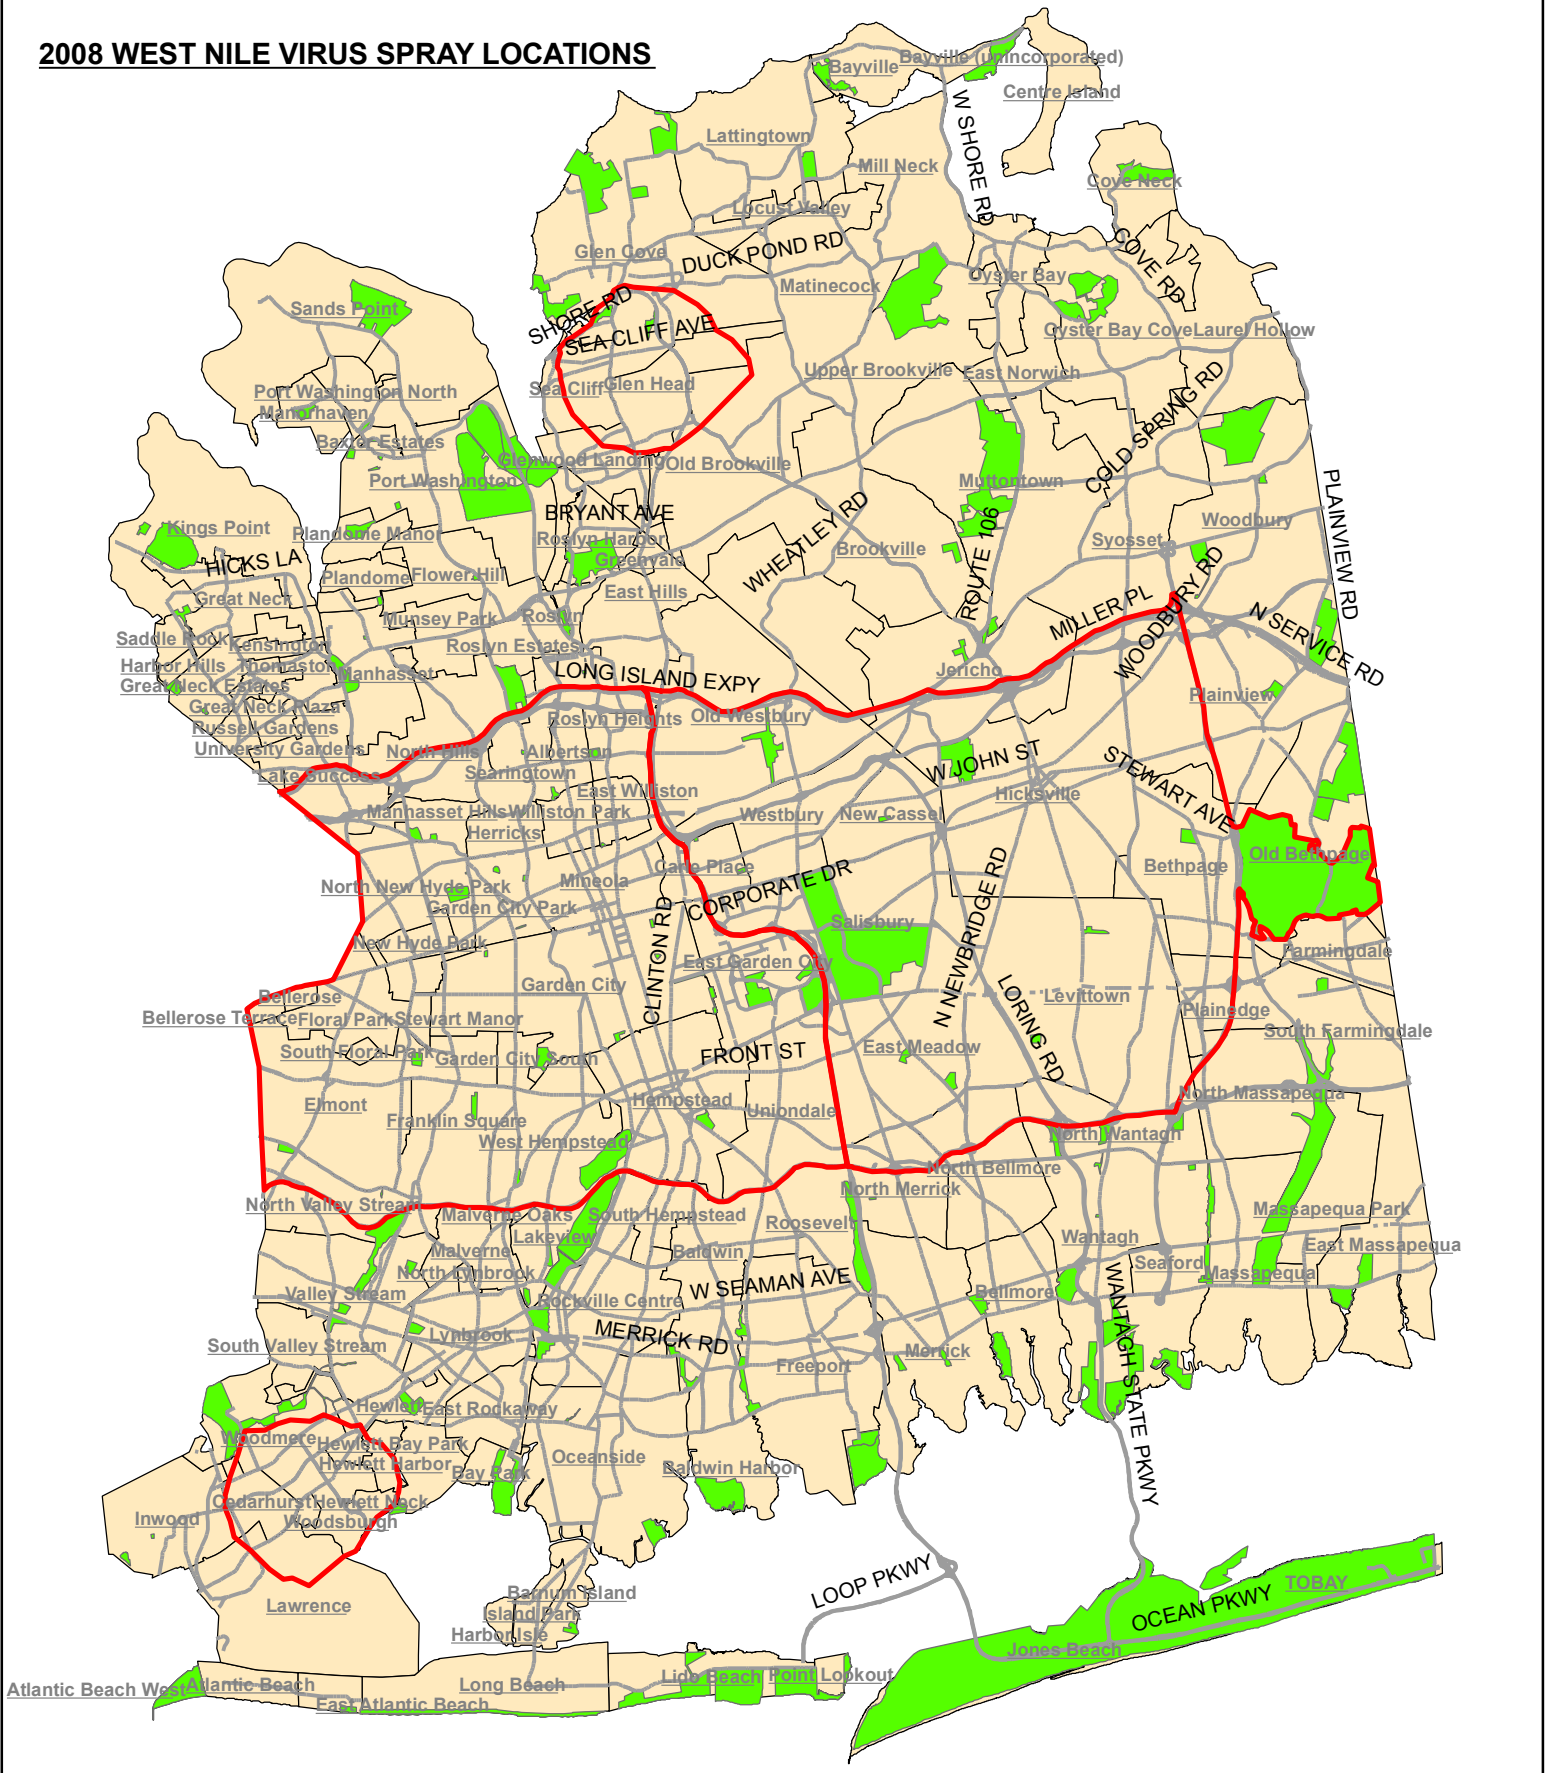

2008 WEST NILE VIRUS SPRAY LOCATIONS

- Spray Areas
- Major Roads
- Parks

DEPARTMENT OF HEALTH
DIVISION OF ENVIRONMENTAL HEALTH
2008 MOSQUITO
SURVEILLANCE PROGRAM

1 inch equals 13,793 feet

Nassau County

Geographic Information System

Copyright 1993-2007
County of Nassau, New York

09/03/2008