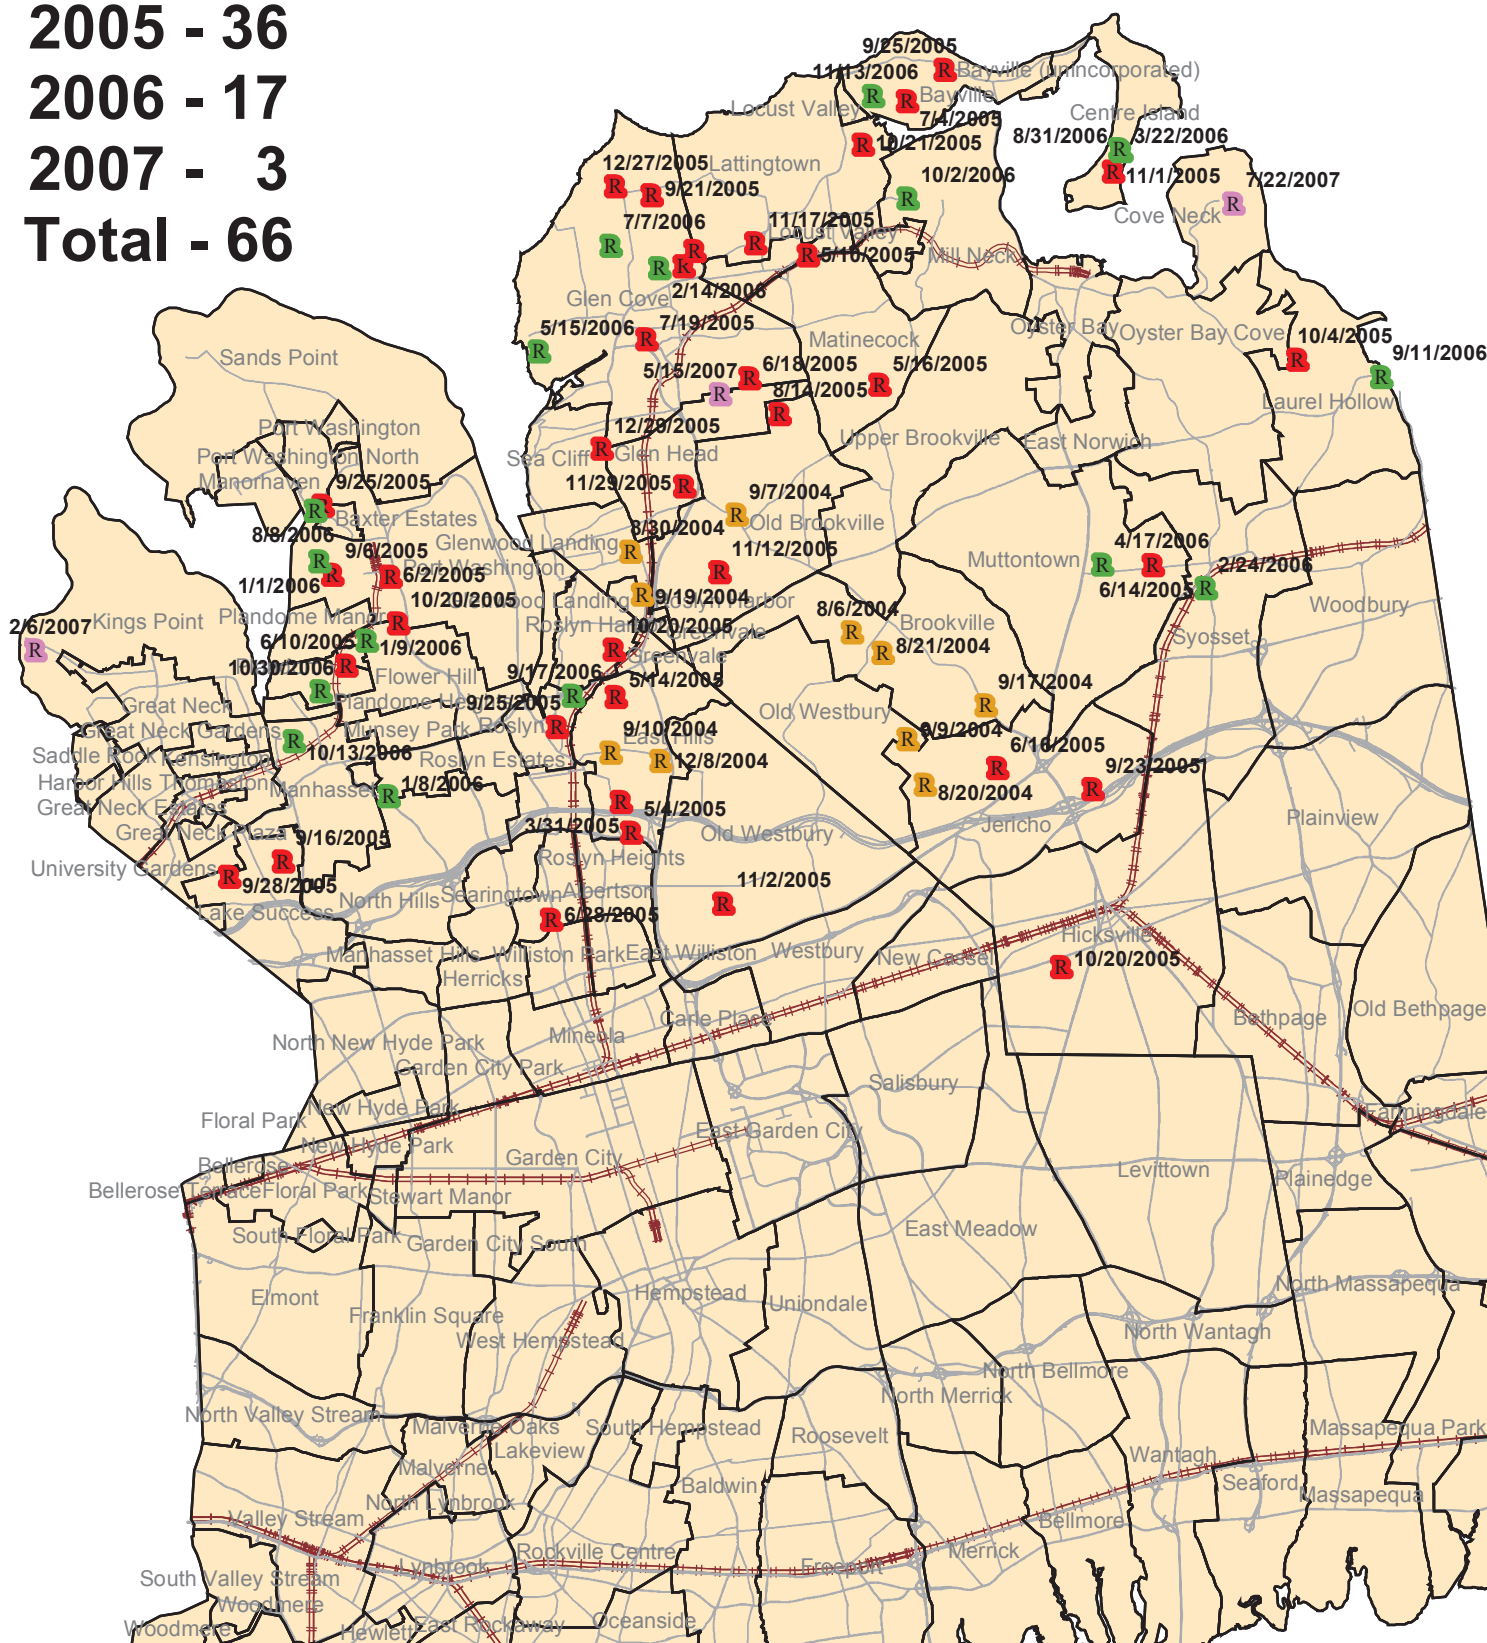

Specimens Positive for Raccoon Rabies

2004 - 10
2005 - 36
2006 - 17
2007 - 3
Total - 66

Raccoon Rabies

- R 2007
- R 2006
- R 2005
- R 2004
- Major Roadway
- Railroads

DEPARTMENT OF HEALTH
DIVISION OF
ENVIRONMENTAL HEALTH
RABIES SURVEILLANCE

1 Inch equals 11,767 Feet

Nassau County

Geographic Information System

Date: 07/27/2007