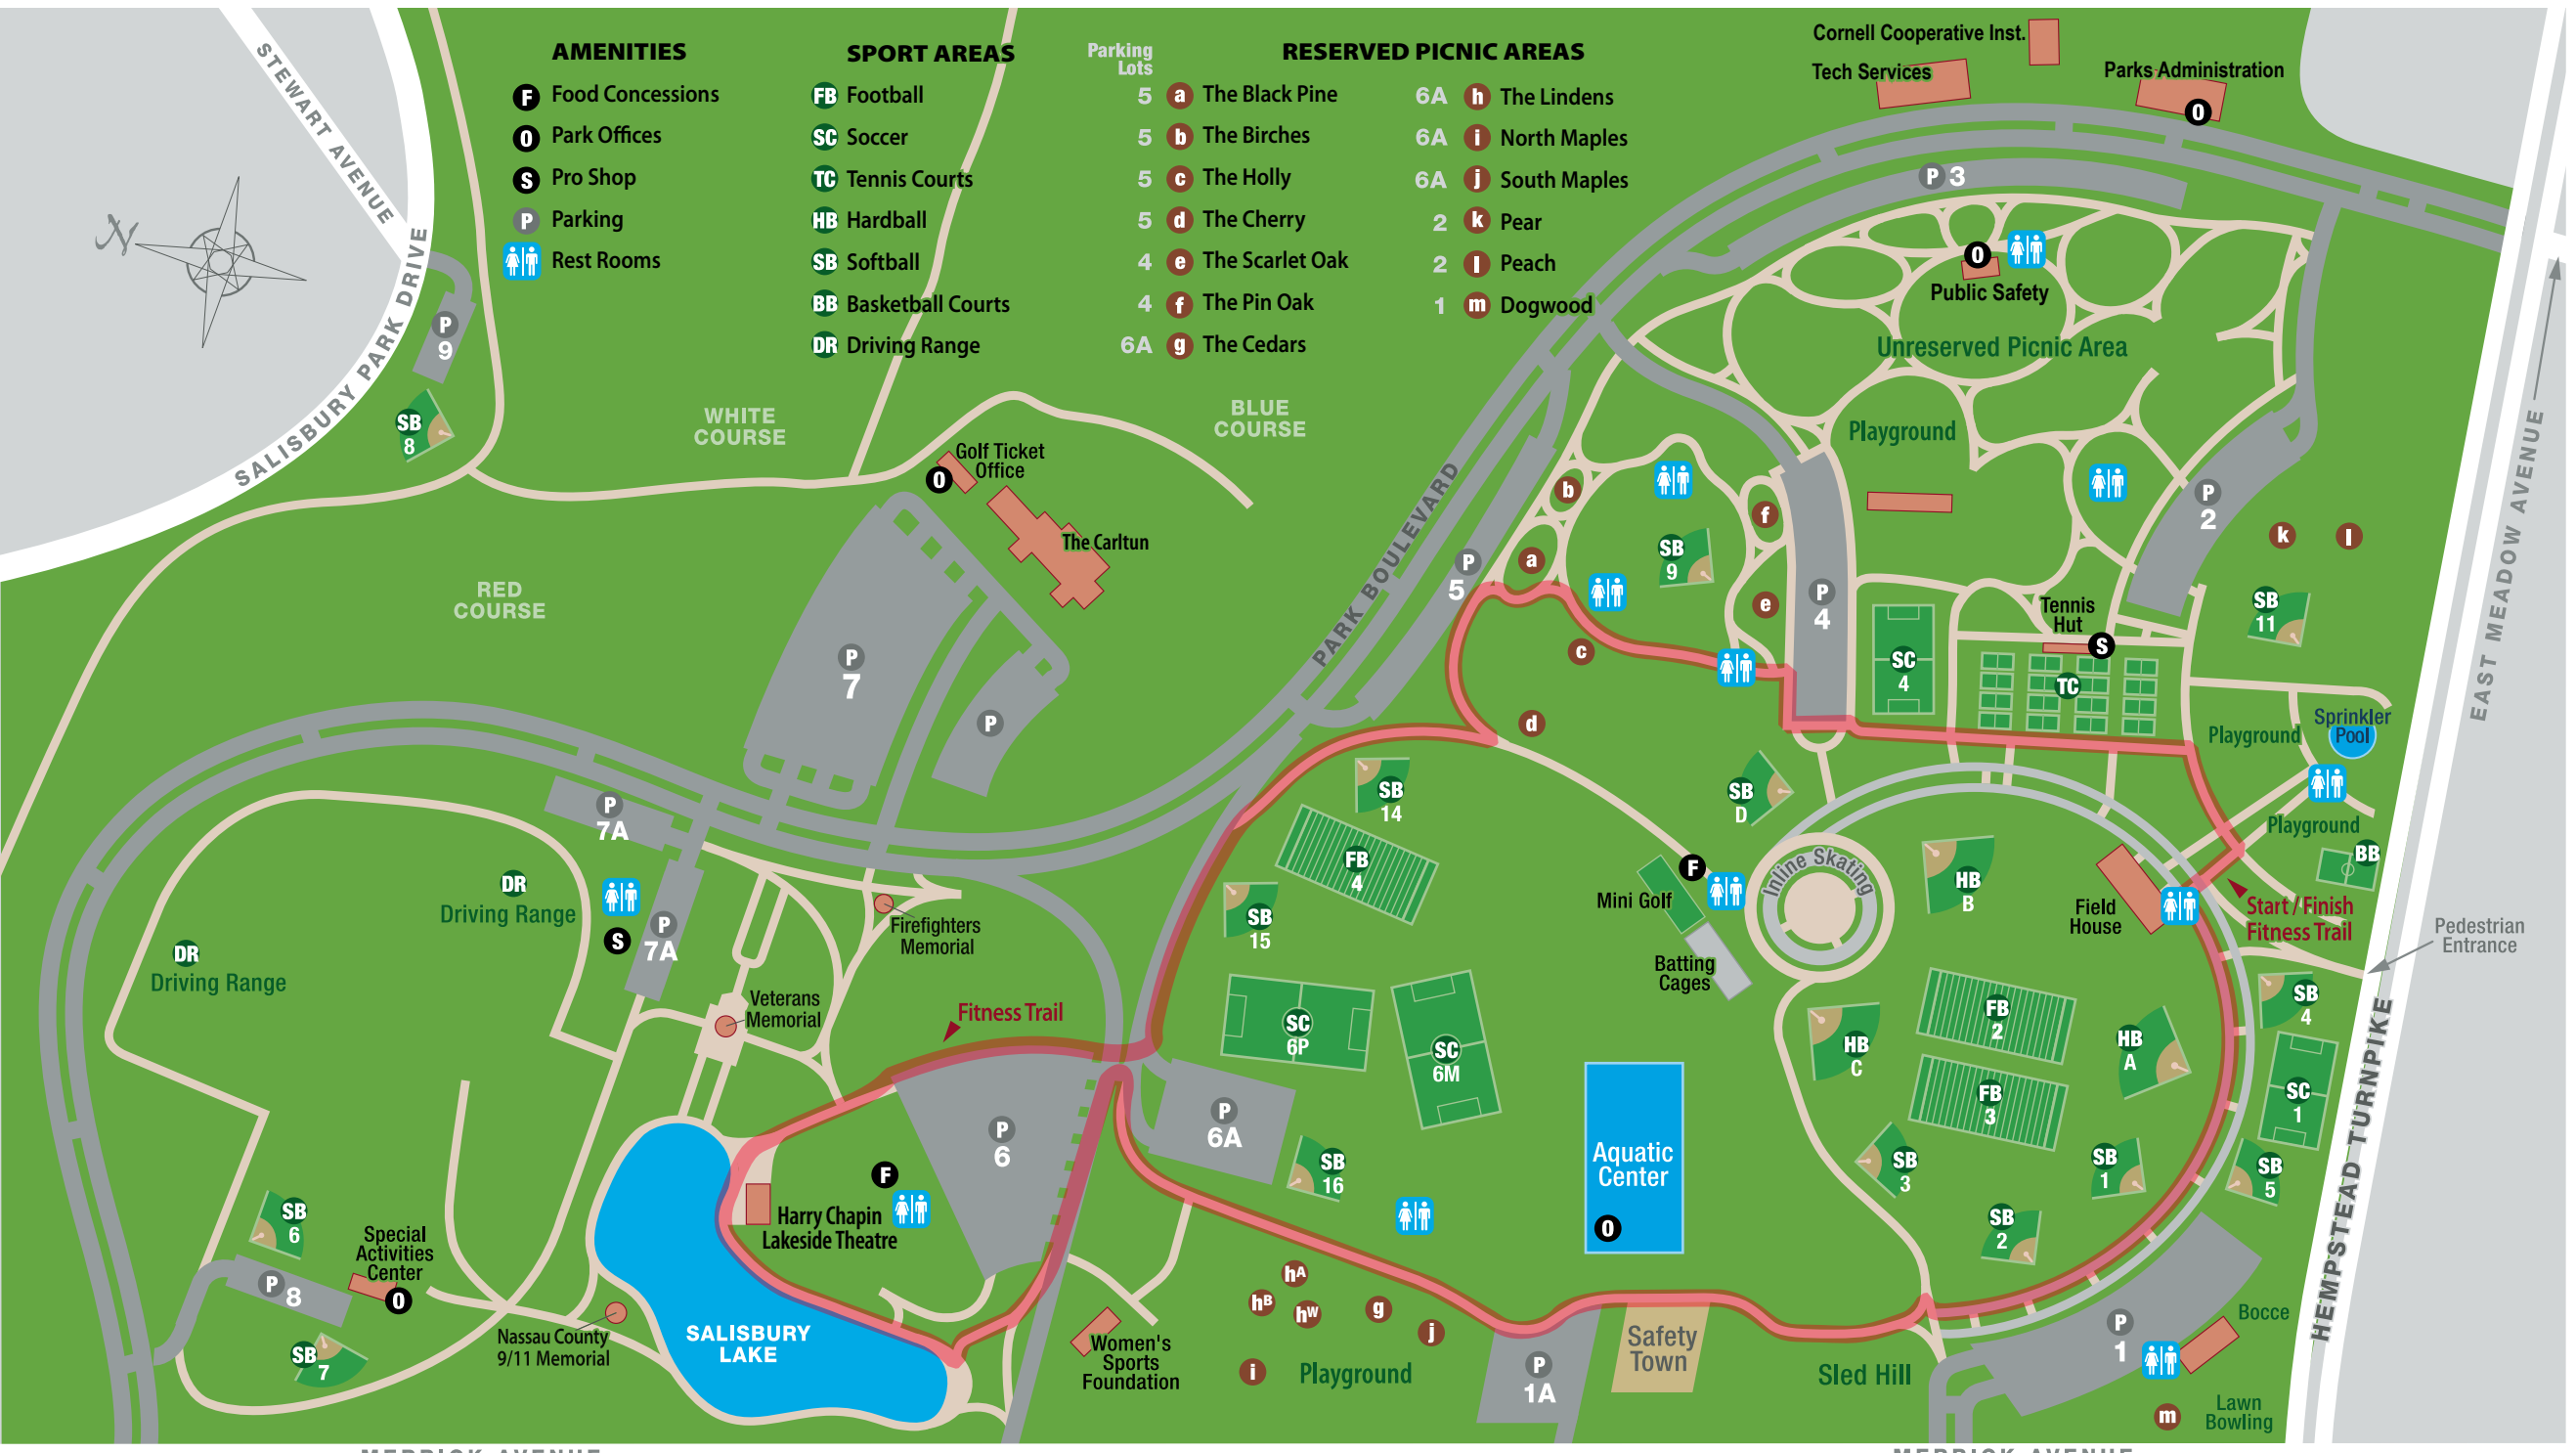

AMENITIES

- F** Food Concessions
- O** Park Offices
- S** Pro Shop
- P** Parking
- Rest Rooms

SPORT AREAS

- FB** Football
- SC** Soccer
- TC** Tennis Courts
- HB** Hardball
- SB** Softball
- BB** Basketball Courts
- DR** Driving Range

Parking Lots

- 5 **a** The Black Pine
- 5 **b** The Birches
- 5 **c** The Holly
- 5 **d** The Cherry
- 4 **e** The Scarlet Oak
- 4 **f** The Pin Oak
- 4A **g** The Cedars

RESERVED PICNIC AREAS

- 6A **h** The Lindens
- 6A **i** North Maples
- 6A **j** South Maples
- 2 **k** Pear
- 2 **l** Peach
- 1 **m** Dogwood

Cornell Cooperative Inst.
Tech Services
Parks Administration

MERRICK AVENUE

MERRICK AVENUE

MEADOWBROOK STATE PARKWAY

STEWART AVE

CHARLES LINDBERGH BLVD

EAST MEADOW AVENUE

HEMPSTEAD TURNPIKE

Pedestrian Entrance

Lawn Bowling

Sled Hill

Safety Town

Playground

Women's Sports Foundation

SALISBURY LAKE

Nassau County 9/11 Memorial