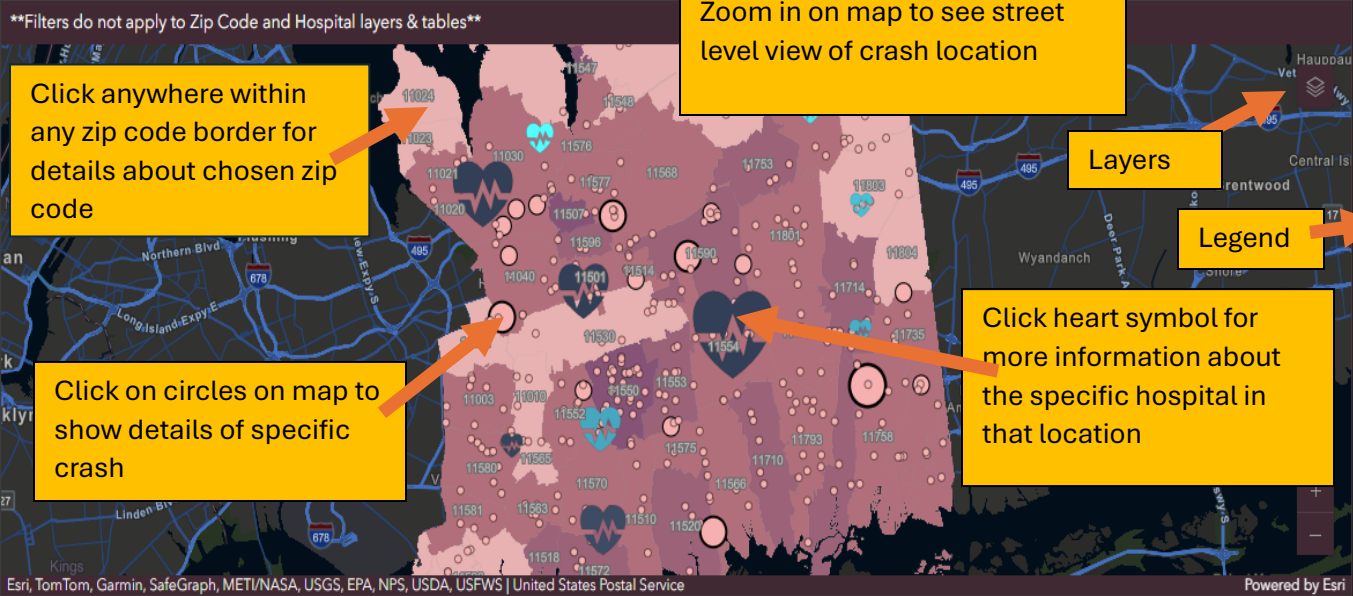

360
Fatal Crashes

Navigate between indicators

Crashes | Deaths

Location & Details of Fatal Crashes

Year	Month	Weekday	Hour	Fatalities	Event	Manner of ...	Weather	Lighting
2020	September	Tuesday	5	4	Motor Vehic...	Front-to-Front	Cloudy	Dawn
2019	February	Tuesday	19	3	Railway Vehi...	Not a Collisi...	Clear	Dark - Lighted
2022	May	Saturday	23	3	Motor Vehic...	Angle	Clear	Dark - Lighted
2018	June	Friday	11	3	Rollover/Ov...	Not a Collisi...	Clear	Daylight
2022	July	Sunday	5	3	Traffic Sign ...	Not a Collisi...	Clear	Dark - Lighted
2021	April	Monday	5	2	Guardrail Face	Not a Collisi...	Clear	Dark - Lighted
2018	April	Wednesday	1	2	Guardrail Face	Not a Collisi...	Rain	Dark - Lighted

Crash Location | Zip Code | Hospitals

Navigate between charts and graphs

Navigate between tables

Reset dashboard