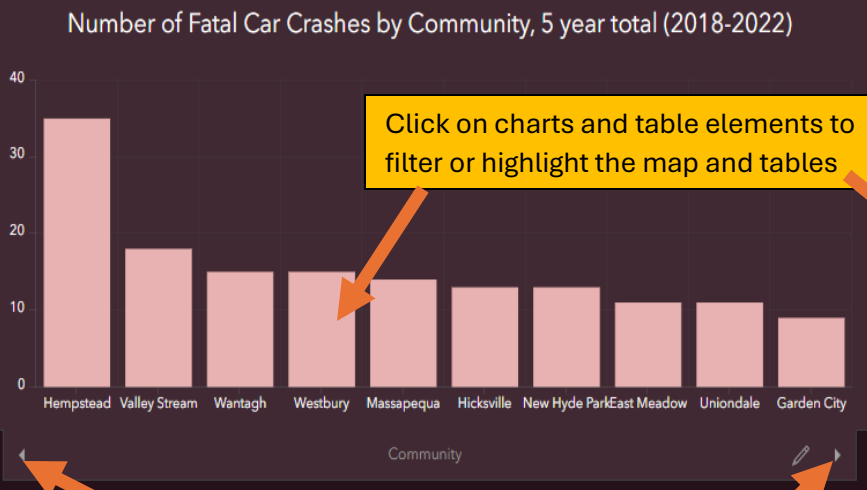

360
Fatal Crashes

Navigate between indicators

Crashes | Deaths

Location & Details of Fatal Crashes

Year	Month	Weekday	Hour	Fatalities	Event	Manner of ...	Weather	Lighting
2020	September	Tuesday	5	4	Motor Vehic...	Front-to-Front	Cloudy	Dawn
2019	February	Tuesday	19	3	Railway Vehi...	Not a Collisi...	Clear	Dark - Lighted
2022	May	Saturday	23	3	Motor Vehic...	Angle	Clear	Dark - Lighted
2018	June	Friday	11	3	Rollover/Ov...	Not a Collisi...	Clear	Daylight
2022	July	Sunday	5	3	Traffic Sign ...	Not a Collisi...	Clear	Dark - Lighted
2021	April	Monday	5	2	Guardrail Face	Not a Collisi...	Clear	Dark - Lighted
2018	April	Wednesday	1	2	Guardrail Face	Not a Collisi...	Rain	Dark - Lighted

Crash Location | Zip Code | Hospitals

Navigate between charts and graphs

Navigate between tables

Reset dashboard