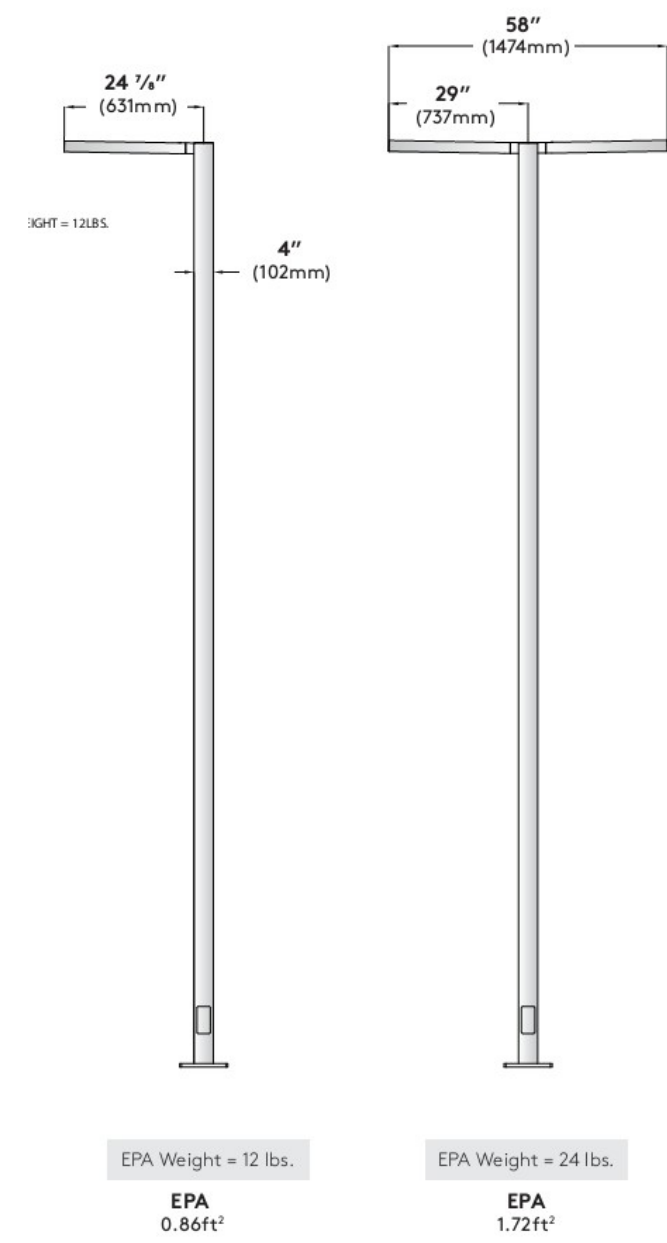

Appendix 2.12-4

Exterior Lighting Plan

LIGHTING DESIGN

Exterior Lighting

LEGEND

Luminaire Schedule					
Symbol	Type	Kelvin	Wattage	Lumens	Mounting
•	TXA	3000K	600 ea	27024	40' POLE
—	TXB	3000K	108 ea	10690	24' POLE
•	TXB-1	3000K	54 ea	5346	24' POLE
•	TXC	3000K	12 ea	423	30" BOLLARD
•	TXD	3000K	7.7 ea	189	INGROUND TREE UPLIGHT
•	TXF	3000K	9 ea	726	RECESSED CEILING ACCENTLIGHT
—	TXG	3000K	5.2 ea	245	SURFACE MOUNTED TAPE LIGHT
•	TXH	3000K	7 ea	467	STAKE MOUNTED TREE UPLIGHT
•	TXK	3000K	44 ea	7316	30' POLE
•	TXX	3000K	7.5 ea	531	SURFACE MOUNTED FLOOD LIGHT

Luminaire Schedule					
Symbol	Type	Kelvin	Wattage	Lumens	Mounting
•	TXK-1	3000K	88 ea	14632	40' POLE
•	TXM	3000K	6 ea	330	RECESSED CEILING DOWNLIGHT
—	TXN, TXN-1, TXN-2	3000K	3.1 ln.ft	100	SURFACE MOUNTED TAPE LIGHT
•	TXP	3000K	5 ea	48	INGROUND UPLIGHT
•	TXQ	2700K	6 ln.ft	332	SURFACE MOUNTED LINEAR
•	TXR	3000K	11 ea	950	RECESSED CEILING ACCENTLIGHT
•	TXS	3000K	16 ea	2160	SURFACE MOUNTED ACCENTLIGHT
—	TXU	3000K	12 ln.ft	729	LINEAR GRAZER
•	EPR	3000K	85 ea	10828	EXISTING POLES TO REMAIN

SCALE: 1" = 100'

LIGHTING DESIGN

Exterior Lighting

TYPE TXA
CUSTOM SIGNATURE POLE
40' HIGH

TYPE TXB, TXB-1
PARKING POLE 24'
HIGH

TYPE TXC
BOLLARD 31.5" HIGH

TXP - INGROUND
LENSED UPLIGHT

TYPE TXD
LED FIXTURE WITH INTEGRAL
DRIVER

TYPE TXH
LED FIXTURE WITH INTEGRAL
DRIVER

TYPE TXK
30' POLE & 45' POLE AT EAST
PLAZA WITH ACCENT LIGHTS

TYPE TXD
INGROUND ADJUSTABLE UPLIGHT

TYPE TXN
LINEAR TAPE LIGHT AT STEPPED SEATING

TYPE TXF, TXM , TXR
LOW BRIGHTNESS RECESSED
DOWNLIGHTS