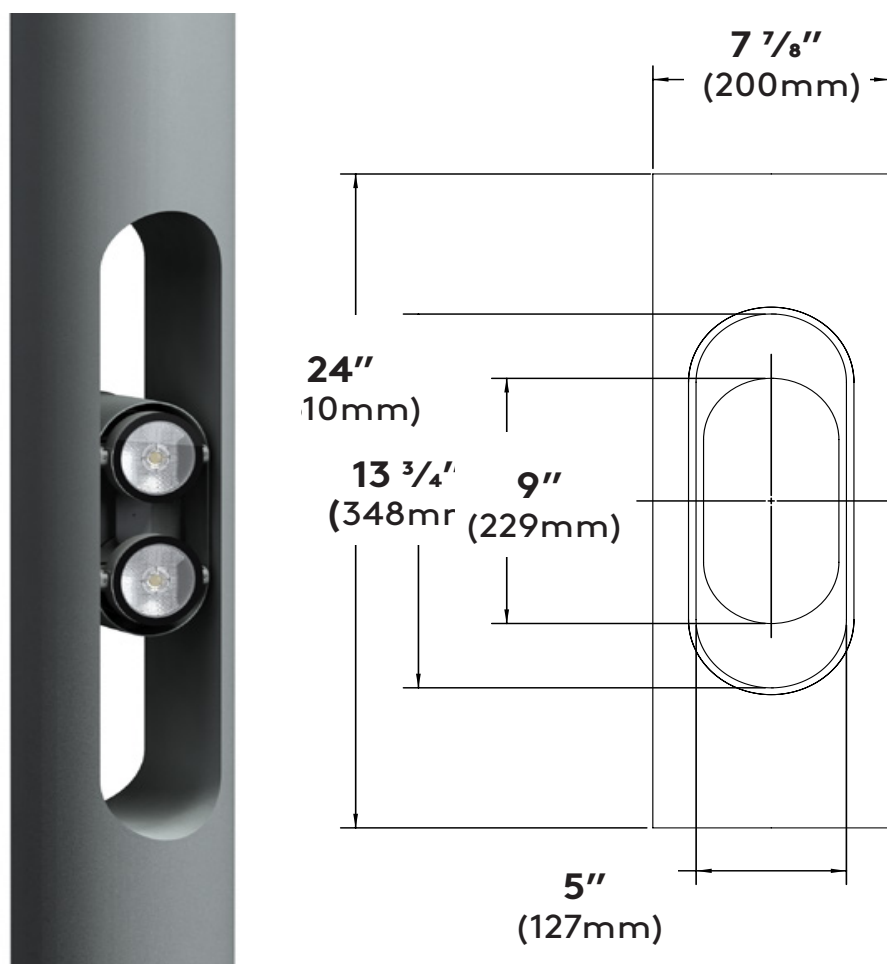

Appendix 2.12-4

Exterior Lighting Plan

LIGHTING DESIGN

Exterior Lighting

LEGEND

Luminaire Schedule					
Symbol	Type	Kelvin	Wattage	Lumens	Mounting
•	TXA	3000K	600 ea	27024	40' POLE
—	TXB	3000K	108 ea	10690	24' POLE
•	TXB-1	3000K	54 ea	5346	24' POLE
•	TXC	3000K	12 ea	423	30" BOLLARD
•	TXD	3000K	7.7 ea	189	INGROUND TREE UPLIGHT
•	TXF	3000K	9 ea	726	RECESSED CEILING ACCENTLIGHT
—	TXG	3000K	5.2 ea	245	SURFACE MOUNTED TAPE LIGHT
•	TXH	3000K	7 ea	467	STAKE MOUNTED TREE UPLIGHT
•	TXK	3000K	44 ea	7316	30' POLE
•	TXX	3000K	7.5 ea	531	SURFACE MOUNTED FLOOD LIGHT

Luminaire Schedule					
Symbol	Type	Kelvin	Wattage	Lumens	Mounting
•	TXK-1	3000K	88 ea	14632	40' POLE
•	TXM	3000K	6 ea	330	RECESSED CEILING DOWNLIGHT
—	TXN, TXN-1, TXN-2	3000K	3.1 ln.ft	100	SURFACE MOUNTED TAPE LIGHT
•	TXP	3000K	5 ea	48	INGROUND UPLIGHT
•	TXQ	2700K	6 ln.ft	332	SURFACE MOUNTED LINEAR
•	TXR	3000K	11 ea	950	RECESSED CEILING ACCENTLIGHT
•	TXS	3000K	16 ea	2160	SURFACE MOUNTED ACCENTLIGHT
—	TXU	3000K	12 ln.ft	729	LINEAR GRAZER
•	EPR	3000K	85 ea	10828	EXISTING POLES TO REMAIN

SCALE: 1" = 100'

LIGHTING DESIGN

Exterior Lighting

TYPE TXA
CUSTOM SIGNATURE POLE
40' HIGH

TYPE TXB, TXB-1
PARKING POLE 24'
HIGH

TYPE TXC
BOLLARD 31.5" HIGH

TXP - INGROUND
LENSED UPLIGHT

TYPE TXD
LED FIXTURE WITH INTEGRAL
DRIVER

TYPE TXH
LED FIXTURE WITH INTEGRAL
DRIVER

TYPE TXK
30' POLE & 45' POLE AT EAST
PLAZA WITH ACCENT LIGHTS

TYPE TXD
INGROUND ADJUSTABLE UPLIGHT

TYPE TXN
LINEAR TAPE LIGHT AT STEPPED SEATING

TYPE TXF, TXM , TXR
LOW BRIGHTNESS RECESSED
DOWNLIGHTS