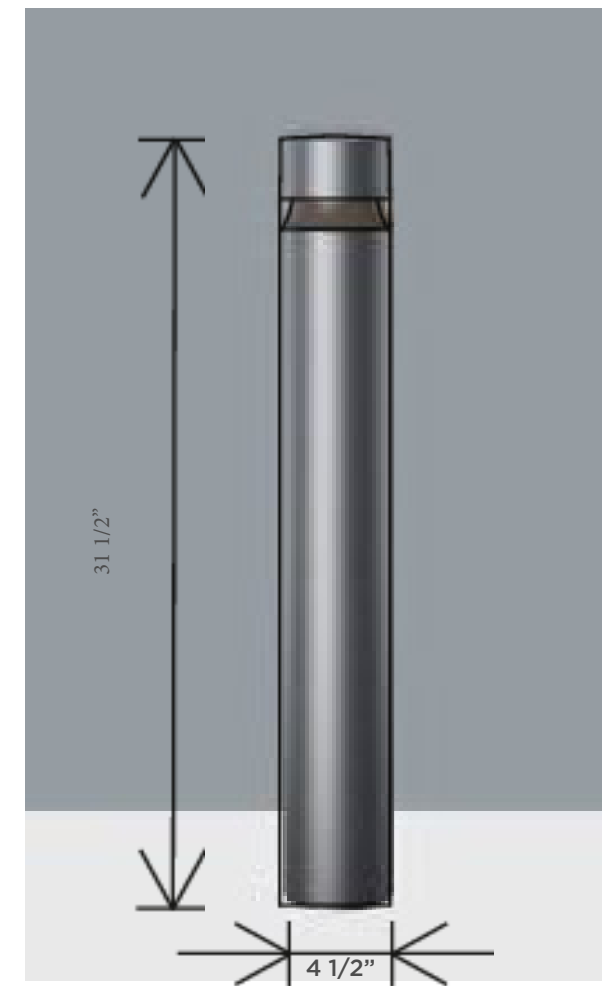

Appendix 2.12-4

Exterior Lighting Plan

LIGHTING DESIGN

Exterior Lighting

LEGEND

Luminaire Schedule					
Symbol	Type	Kelvin	Wattage	Lumens	Mounting
•	TXA	3000K	600 ea	27024	40' POLE
—	TXB	3000K	108 ea	10690	24' POLE
•	TXB-1	3000K	54 ea	5346	24' POLE
•	TXC	3000K	12 ea	423	30" BOLLARD
•	TXD	3000K	7.7 ea	189	INGROUND TREE UPLIGHT
•	TXF	3000K	9 ea	726	RECESSED CEILING ACCENTLIGHT
—	TXG	3000K	5.2 ea	245	SURFACE MOUNTED TAPE LIGHT
•	TXH	3000K	7 ea	467	STAKE MOUNTED TREE UPLIGHT
•	TXK	3000K	44 ea	7316	30' POLE
•	TXX	3000K	7.5 ea	531	SURFACE MOUNTED FLOOD LIGHT

Luminaire Schedule					
Symbol	Type	Kelvin	Wattage	Lumens	Mounting
•	TXK-1	3000K	88 ea	14632	40' POLE
•	TXM	3000K	6 ea	330	RECESSED CEILING DOWNLIGHT
—	TXN, TXN-1, TXN-2	3000K	3.1 ln.ft	100	SURFACE MOUNTED TAPE LIGHT
•	TXP	3000K	5 ea	48	INGROUND UPLIGHT
•	TXQ	2700K	6 ln.ft	332	SURFACE MOUNTED LINEAR
•	TXR	3000K	11 ea	950	RECESSED CEILING ACCENTLIGHT
•	TXS	3000K	16 ea	2160	SURFACE MOUNTED ACCENTLIGHT
—	TXU	3000K	12 ln.ft	729	LINEAR GRAZER
•	EPR	3000K	85 ea	10828	EXISTING POLES TO REMAIN

SCALE: 1" = 100'

LIGHTING DESIGN

Exterior Lighting

TYPE TXA
CUSTOM SIGNATURE POLE
40' HIGH

TYPE TXB, TXB-1
PARKING POLE 24'
HIGH

TYPE TXC
BOLLARD 31.5" HIGH

TXP - INGROUND
LENSED UPLIGHT

TYPE TXD
LED FIXTURE WITH INTEGRAL
DRIVER

TYPE TXH
LED FIXTURE WITH INTEGRAL
DRIVER

TYPE TXK
30' POLE & 45' POLE AT EAST
PLAZA WITH ACCENT LIGHTS

TYPE TXD
INGROUND ADJUSTABLE UPLIGHT

TYPE TXN
LINEAR TAPE LIGHT AT STEPPED SEATING

TYPE TXF, TXM , TXR
LOW BRIGHTNESS RECESSED
DOWNLIGHTS