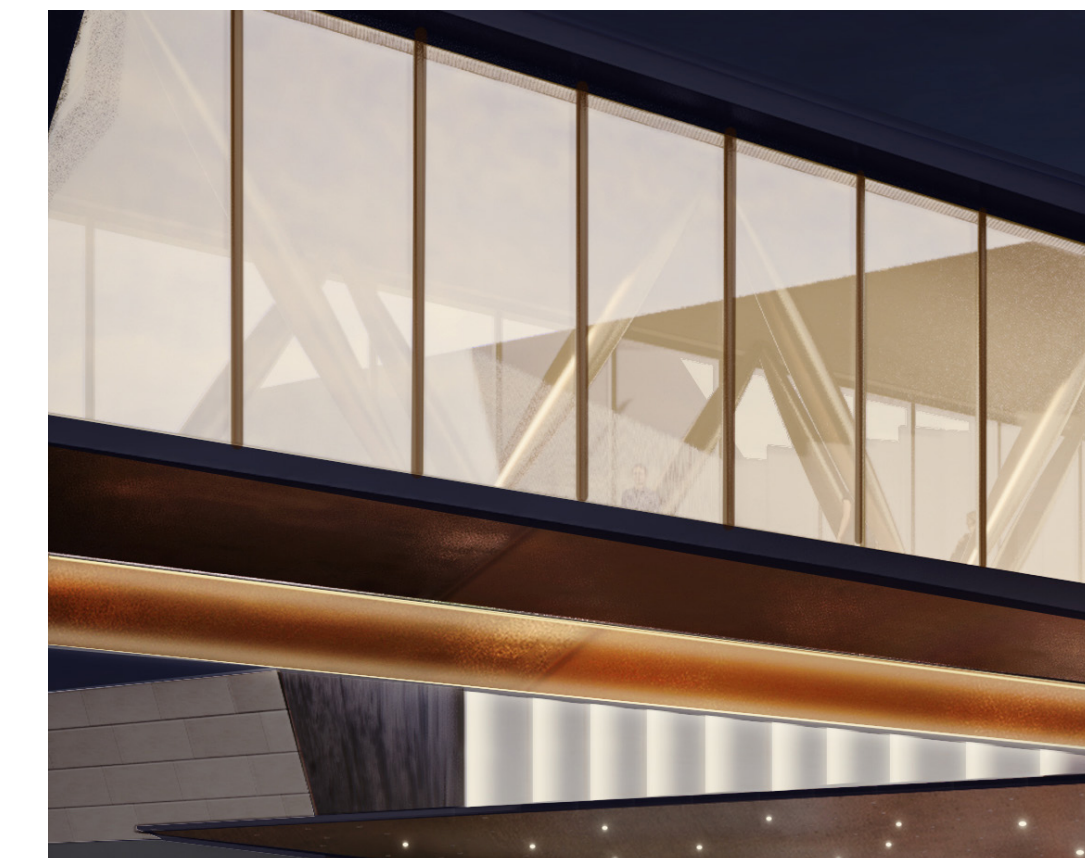

TYPE TXG
LINEAR TAPE LIGHT AT BRIDGE