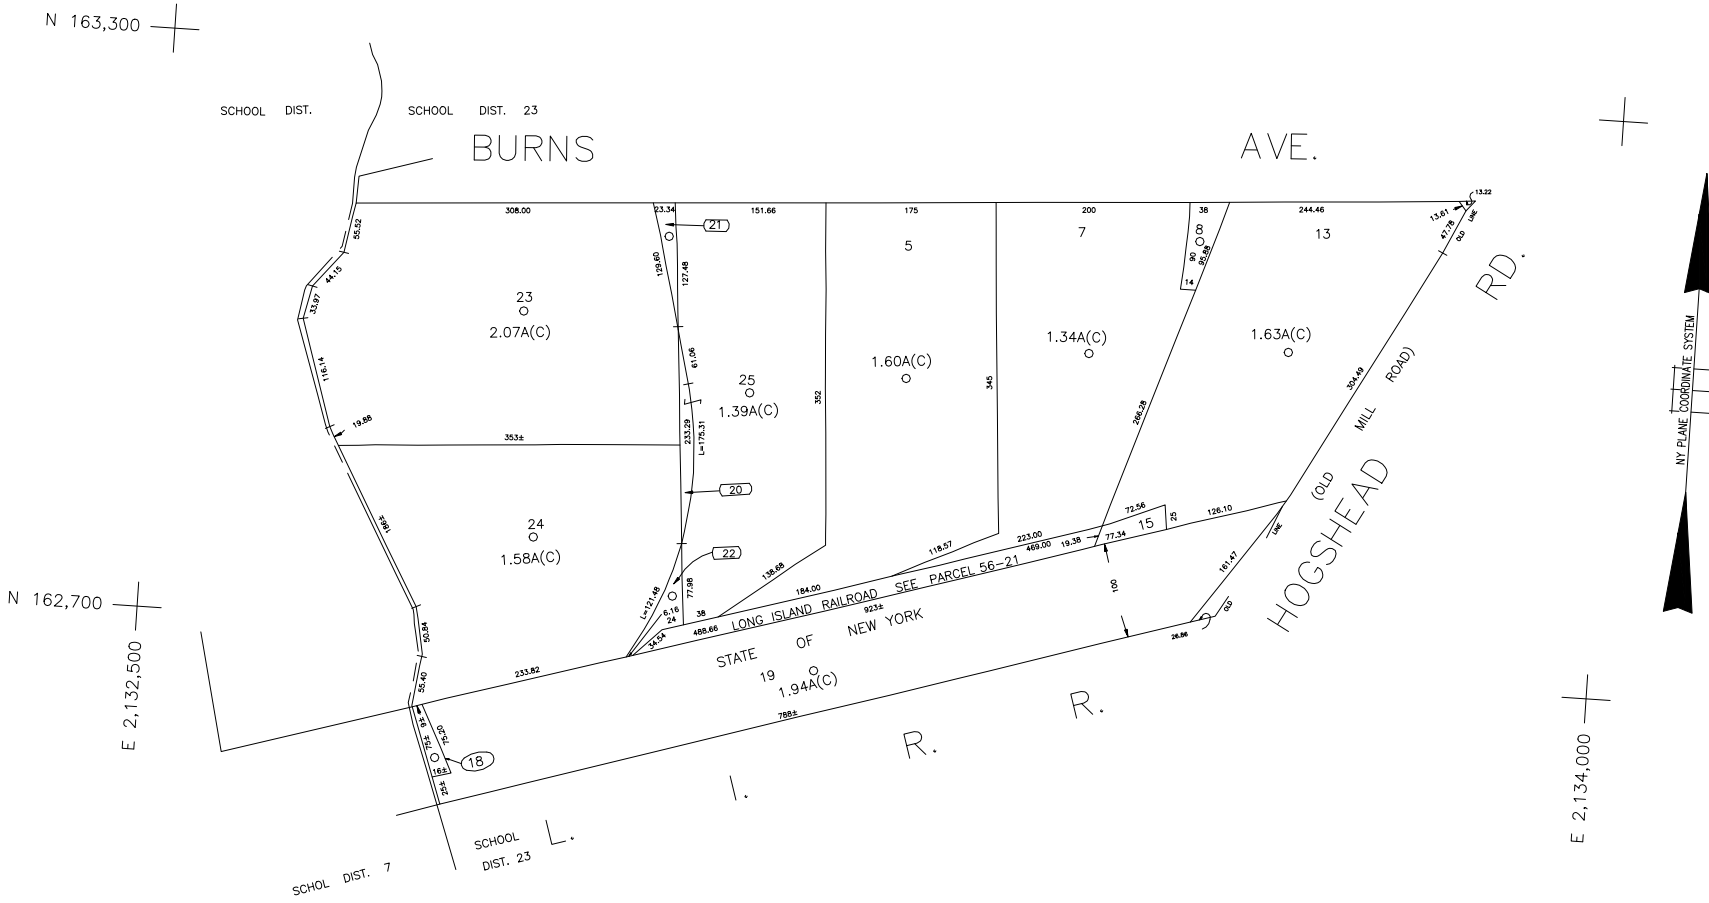

COPYRIGHT 1988 NASSAU COUNTY

**LEGEND**

COUNTY LINE	---
TOWN LINE	- - - -
VILLAGE LINE	— · — · —
SCHOOL DISTRICT LINE	— · — · —
PROPERTY LINE	— · — · —
SPECIAL DISTRICT LINE	— · — · —
BLOCK LIMIT	— · — · —
LOCATOR POINT	*
TAX MAP PARCEL NO.	246
CALCULATED ACREAGE	75A(C)
DEED ACREAGE	178
SCALED DIMENSION	327(S)
DEED DIMENSION	185.09
REFERENCE MAPS	
MAP NO.	

**SPECIAL DISTRICTS**

<b>PUBLIC PARKING</b>	DIST
<b>SEWER</b>	
Nassau County Sewage Disposal District #3	30
<b>PARK</b>	
Town of Hempstead	V
<b>IMPROVEMENT</b>	
<b>SIDEWALK</b>	

**SPECIAL DISTRICTS**

<b>DRAINAGE</b>	DIST
<b>FIRE HYDRANT RENTAL</b>	
<b>GARBAGE</b>	
<b>ESCALATOR</b>	
<b>WATER POLLUTION CONTROL</b>	
Town, County, College, Police HQ	1
Town Building Dept, Zoning & Appeals, Unincorporated Area	2

**MUNICIPALITIES**

TOWN OF:	
HEMPSTEAD	
NORTH HEMPSTEAD	
OYSTER BAY	
CITY OF:	
GLEN COVE	
LONG BEACH	
VILLAGE OF:	
SCHOOL DISTRICT	
Wentagh	23

**Nassau County**  
**Department of Assessment**  
**Land & Tax Map**  
Map Last Revised: March 4 2010  
**SEC. 56**  
**BLK. 258**  
**SHEET 1 OF 1**

CODE	SPECIAL	DISTRICT	WITHIN	CODE	SPECIAL	DISTRICT	WITHIN	CODE	SPECIAL	DISTRICT	WITHIN
118	1	2	3	32	30	47	78	L	V	X	