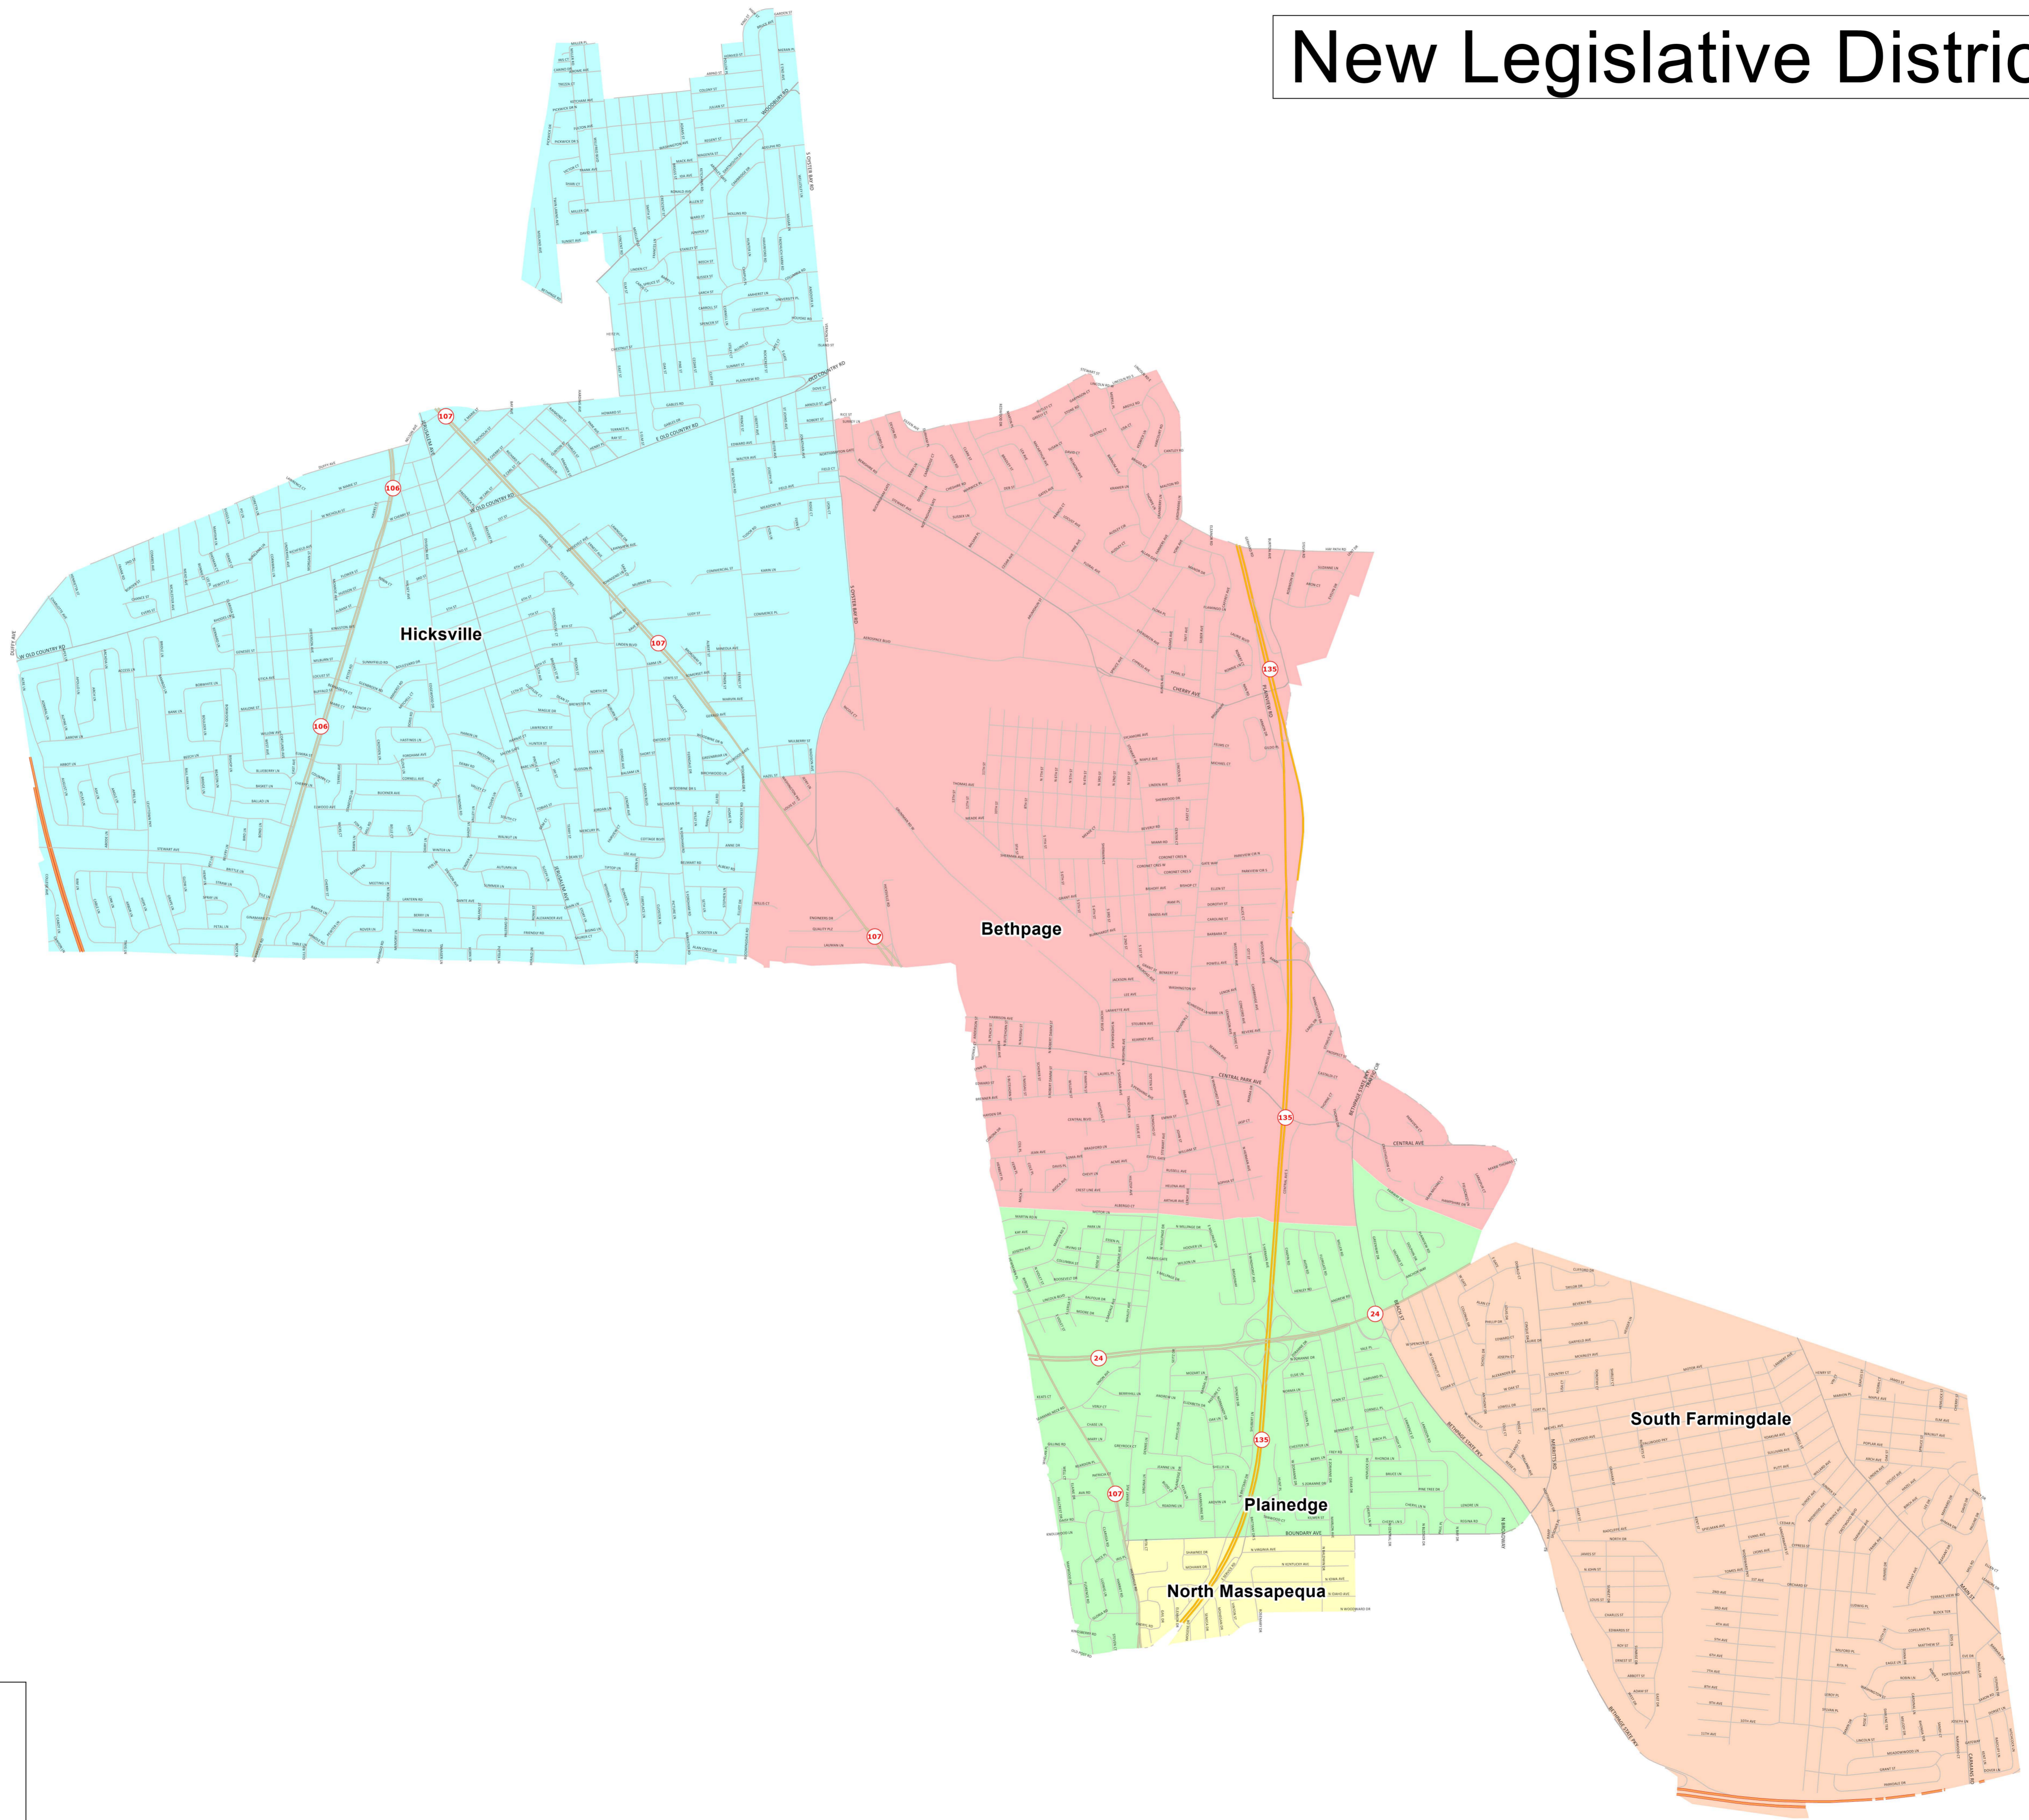

New Legislative District - 17

Map layers

— Street

0 .15 .3 .45

Miles