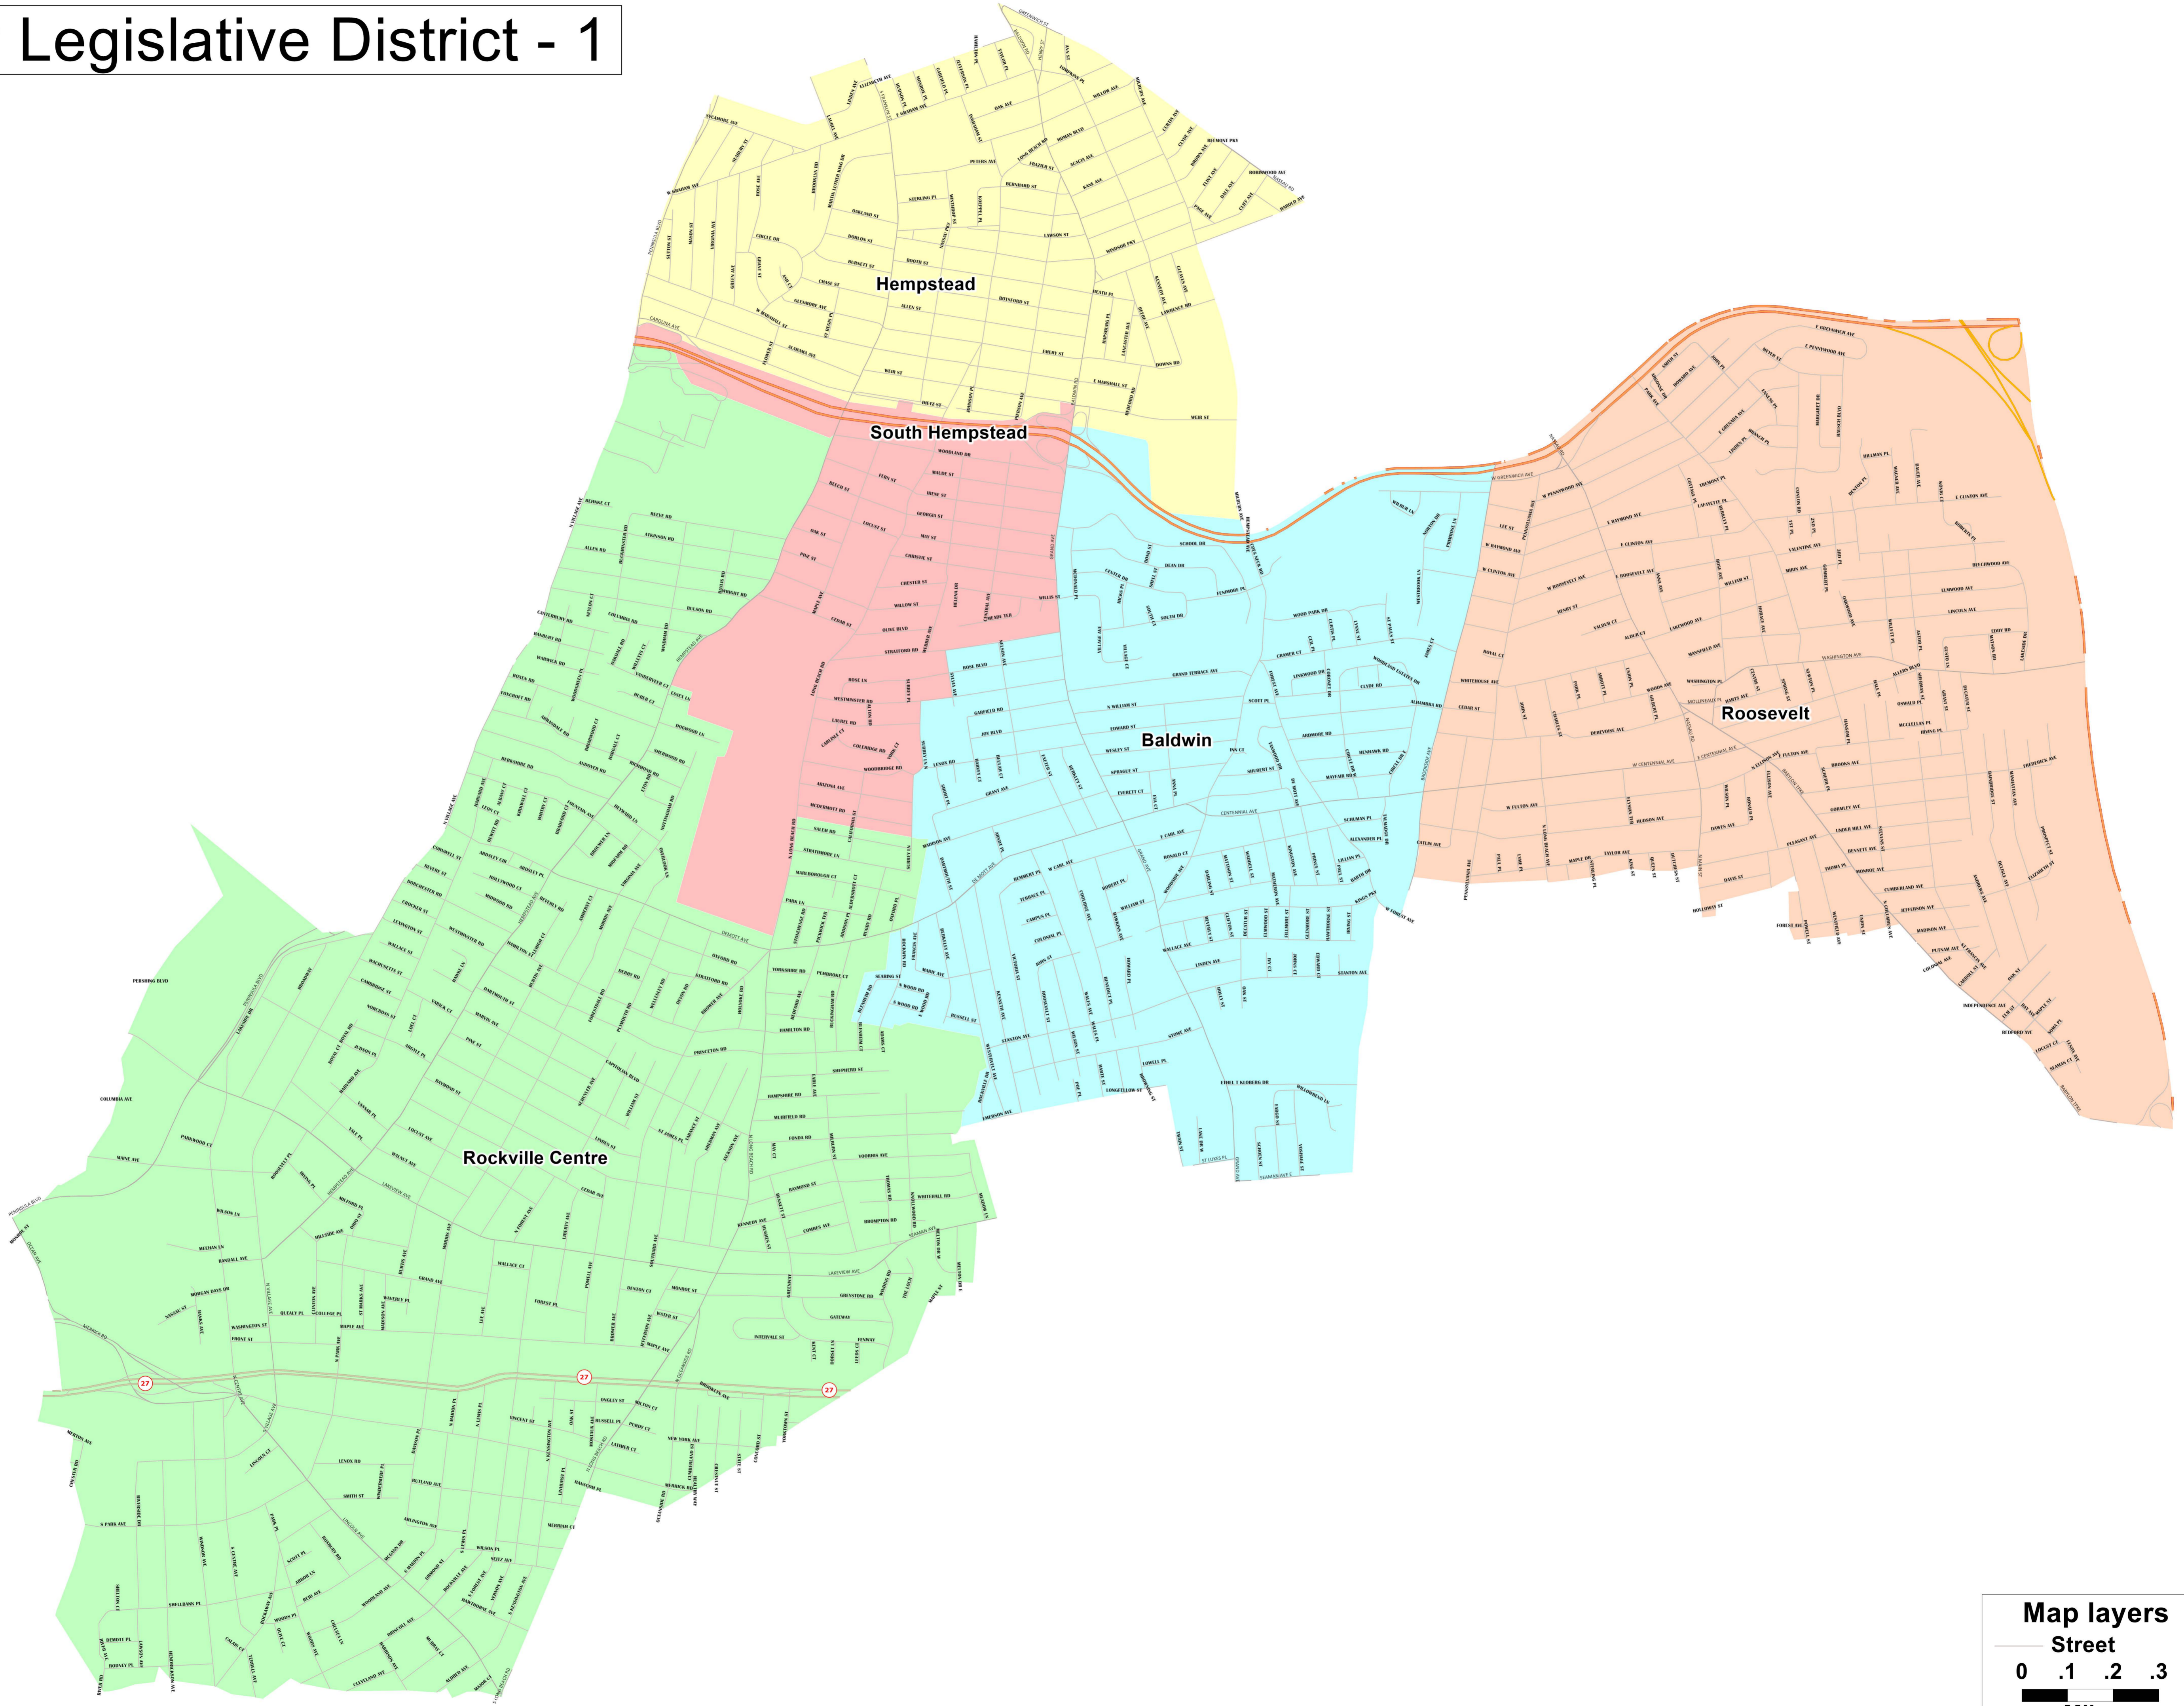

New Legislative District - 1

Map layers
Street
0 .1 .2 .3
Miles