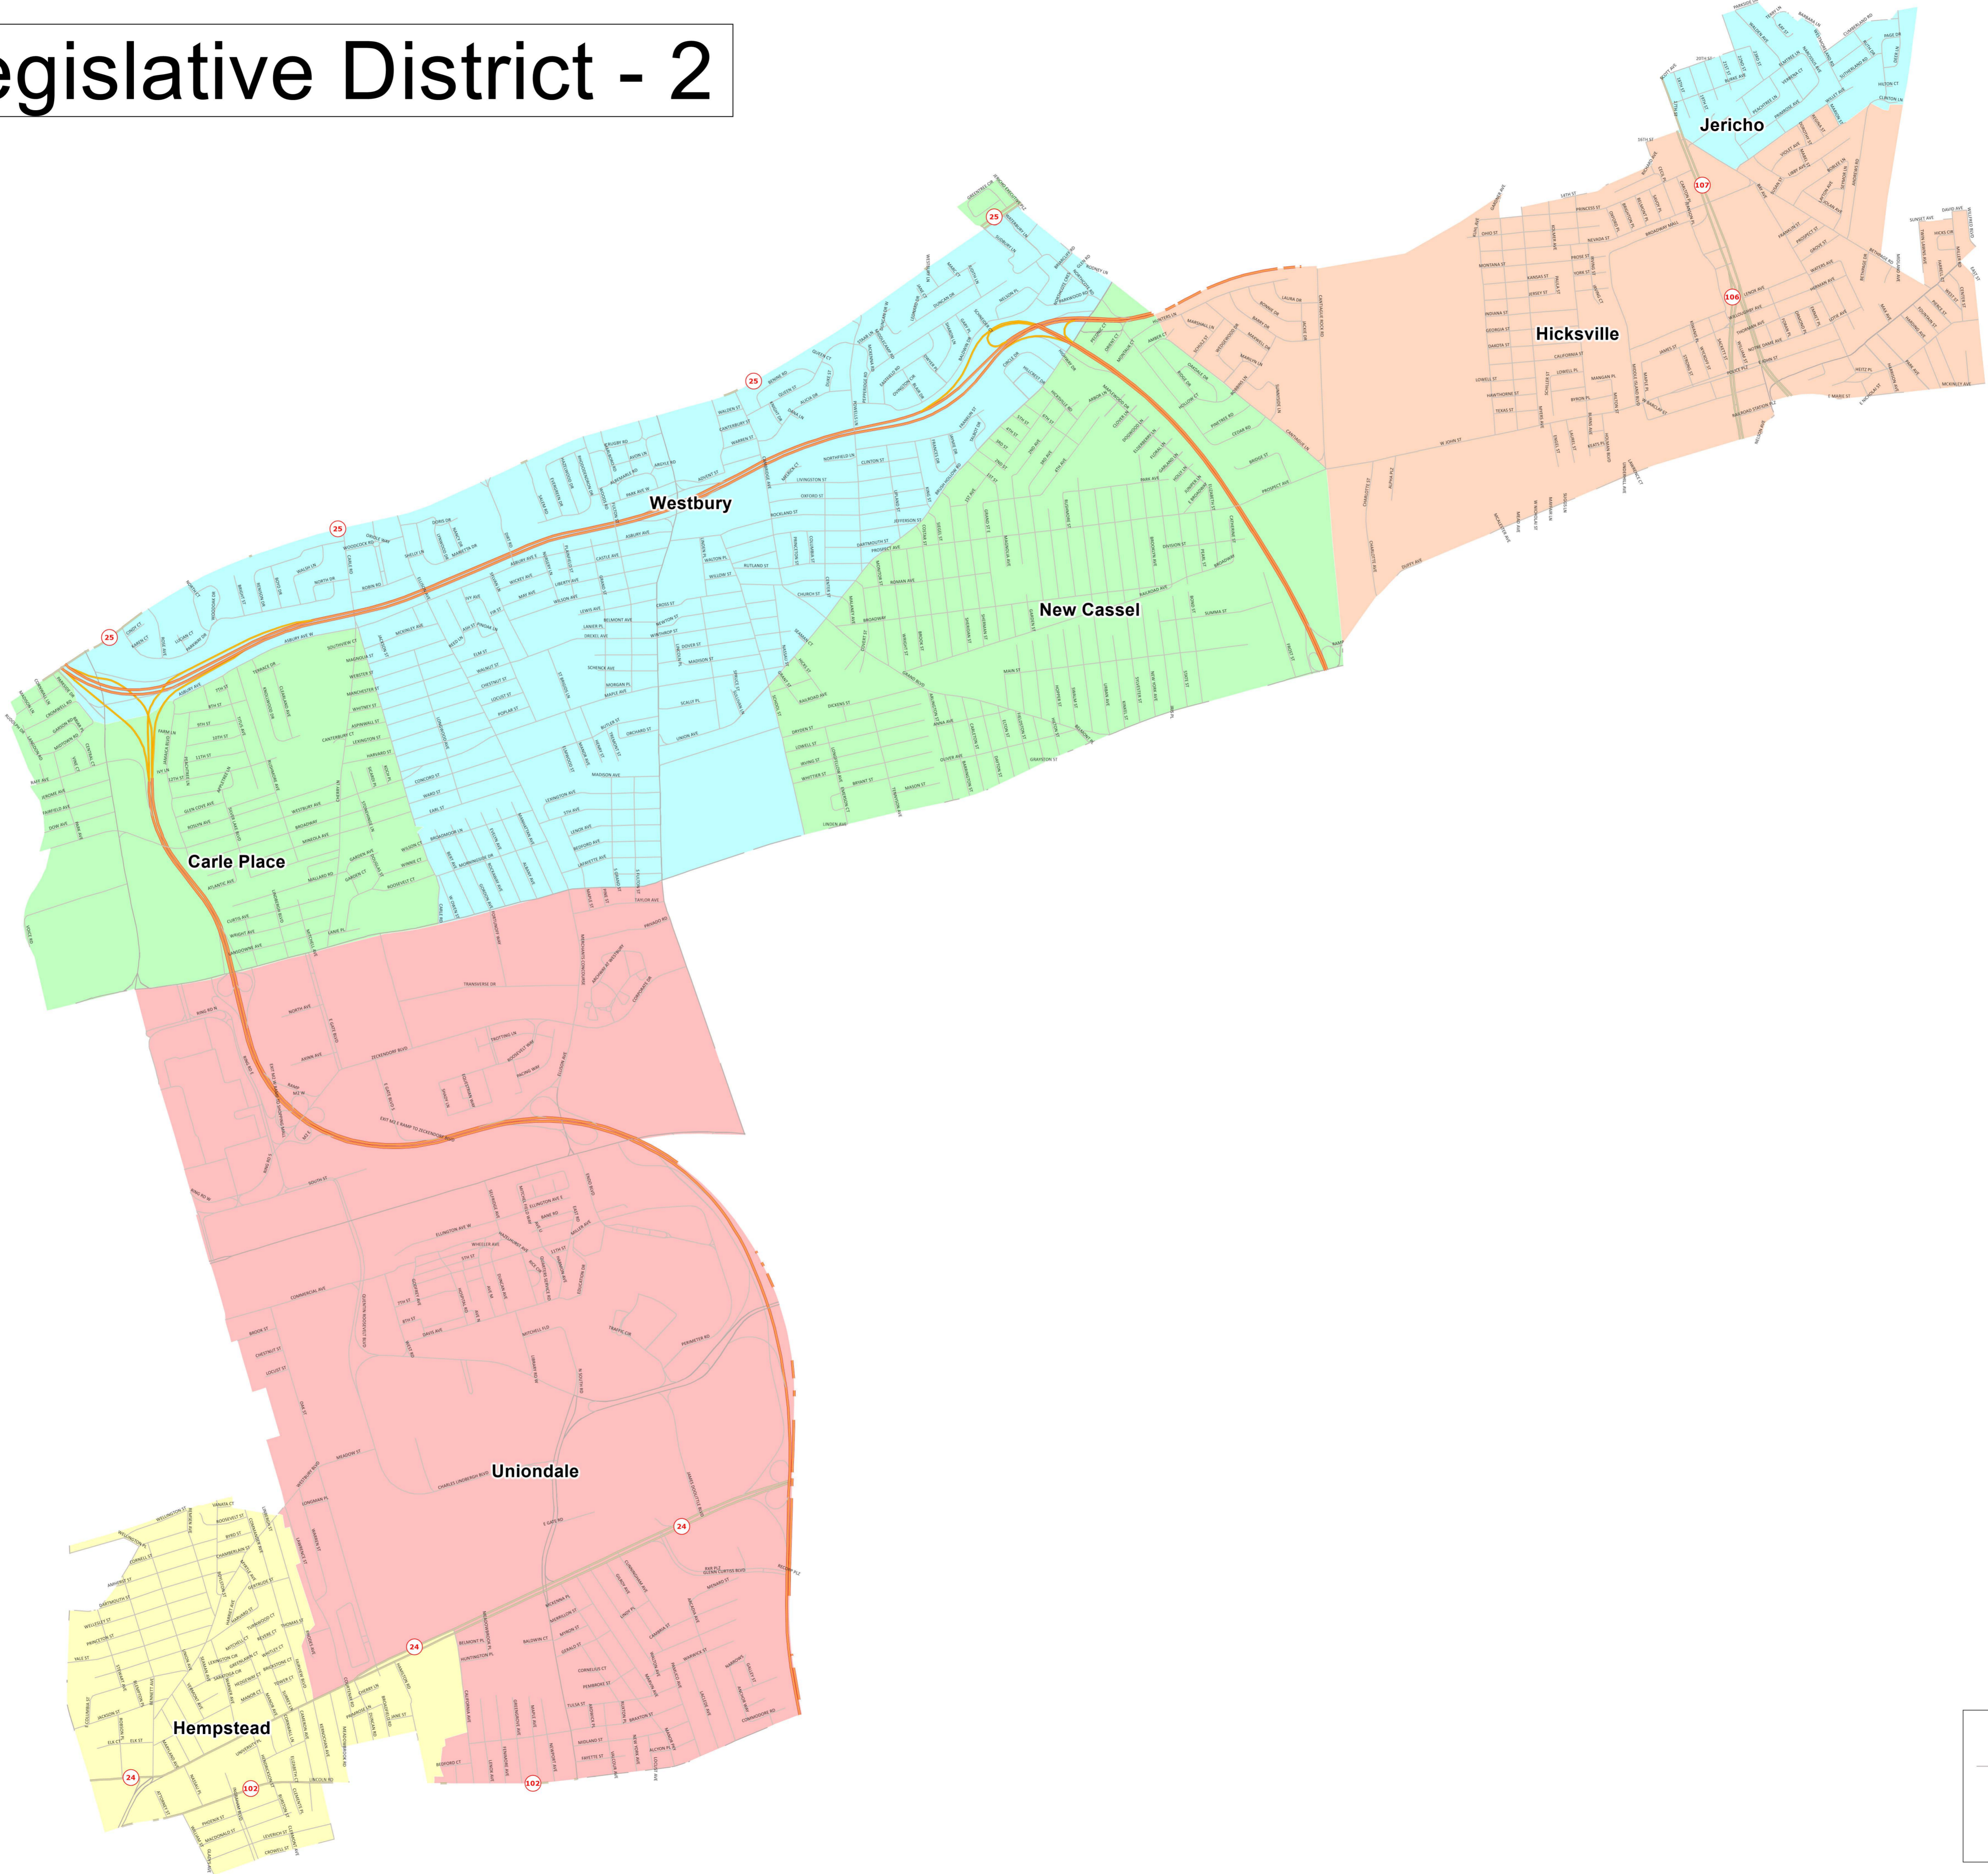

New Legislative District - 2

Map layers
— Street
0 .15 .3 .45
Miles