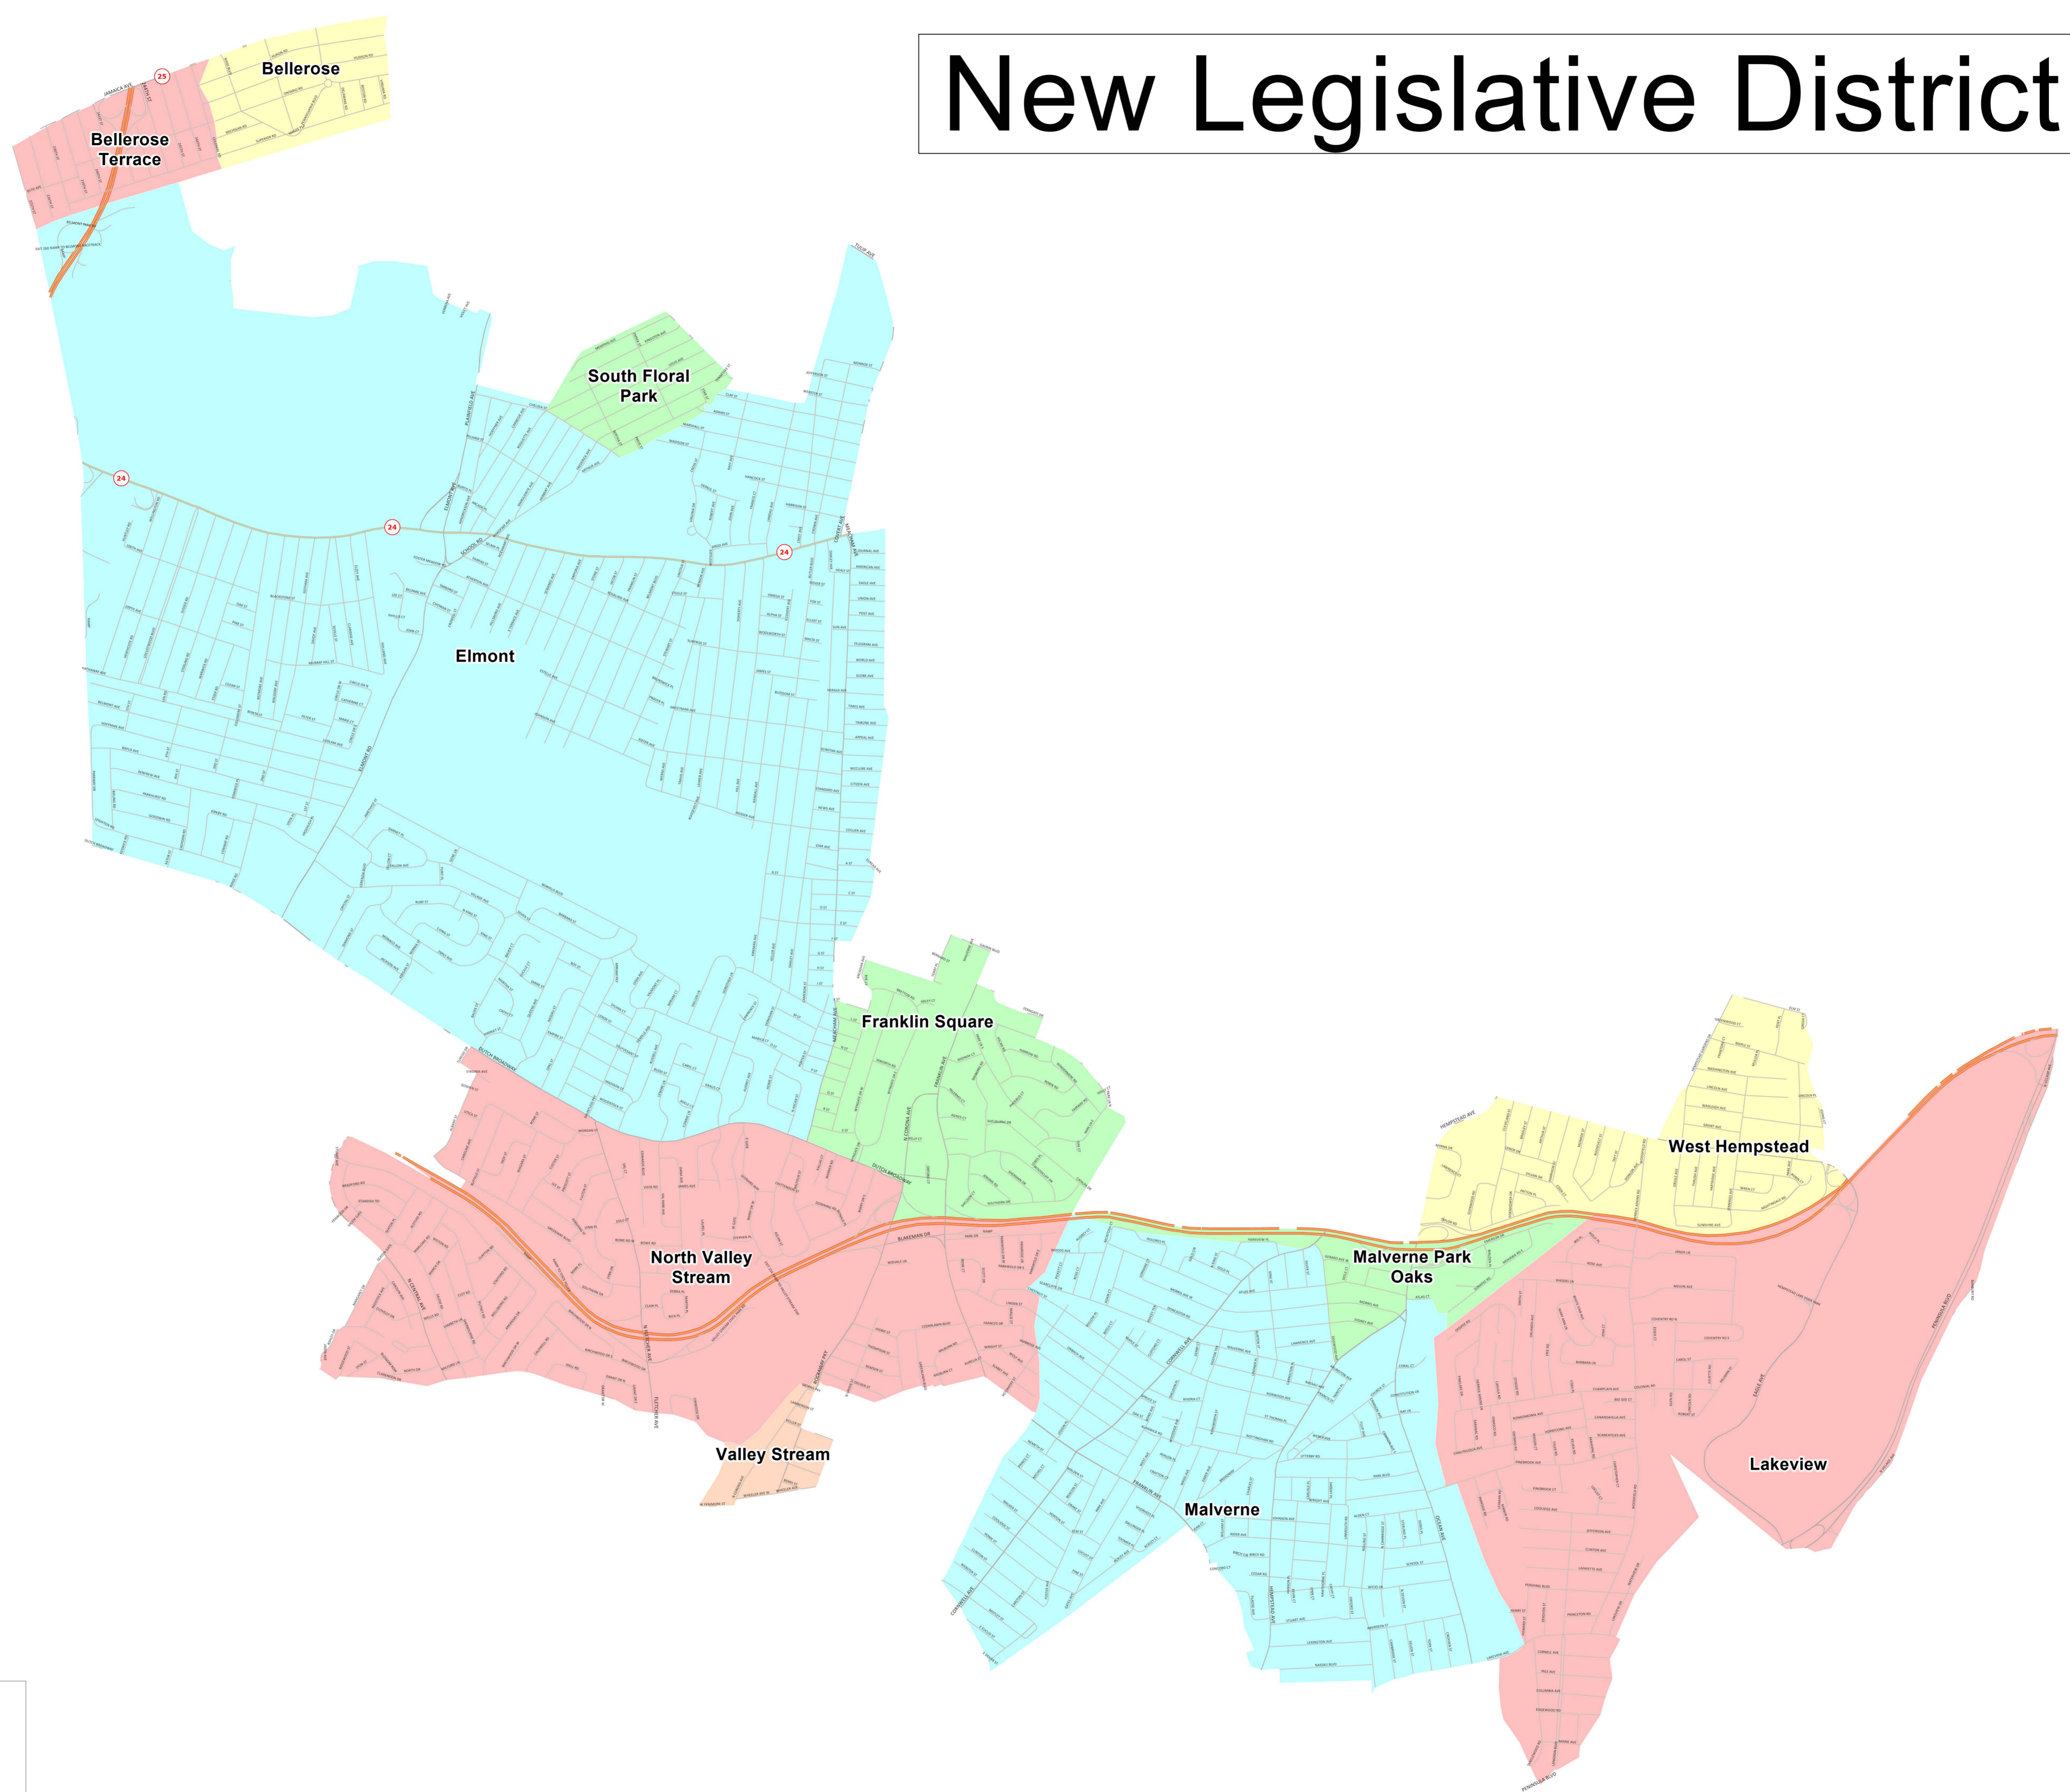

New Legislative District - 3

Map layers

Street
0 .1 .2 .3
Miles