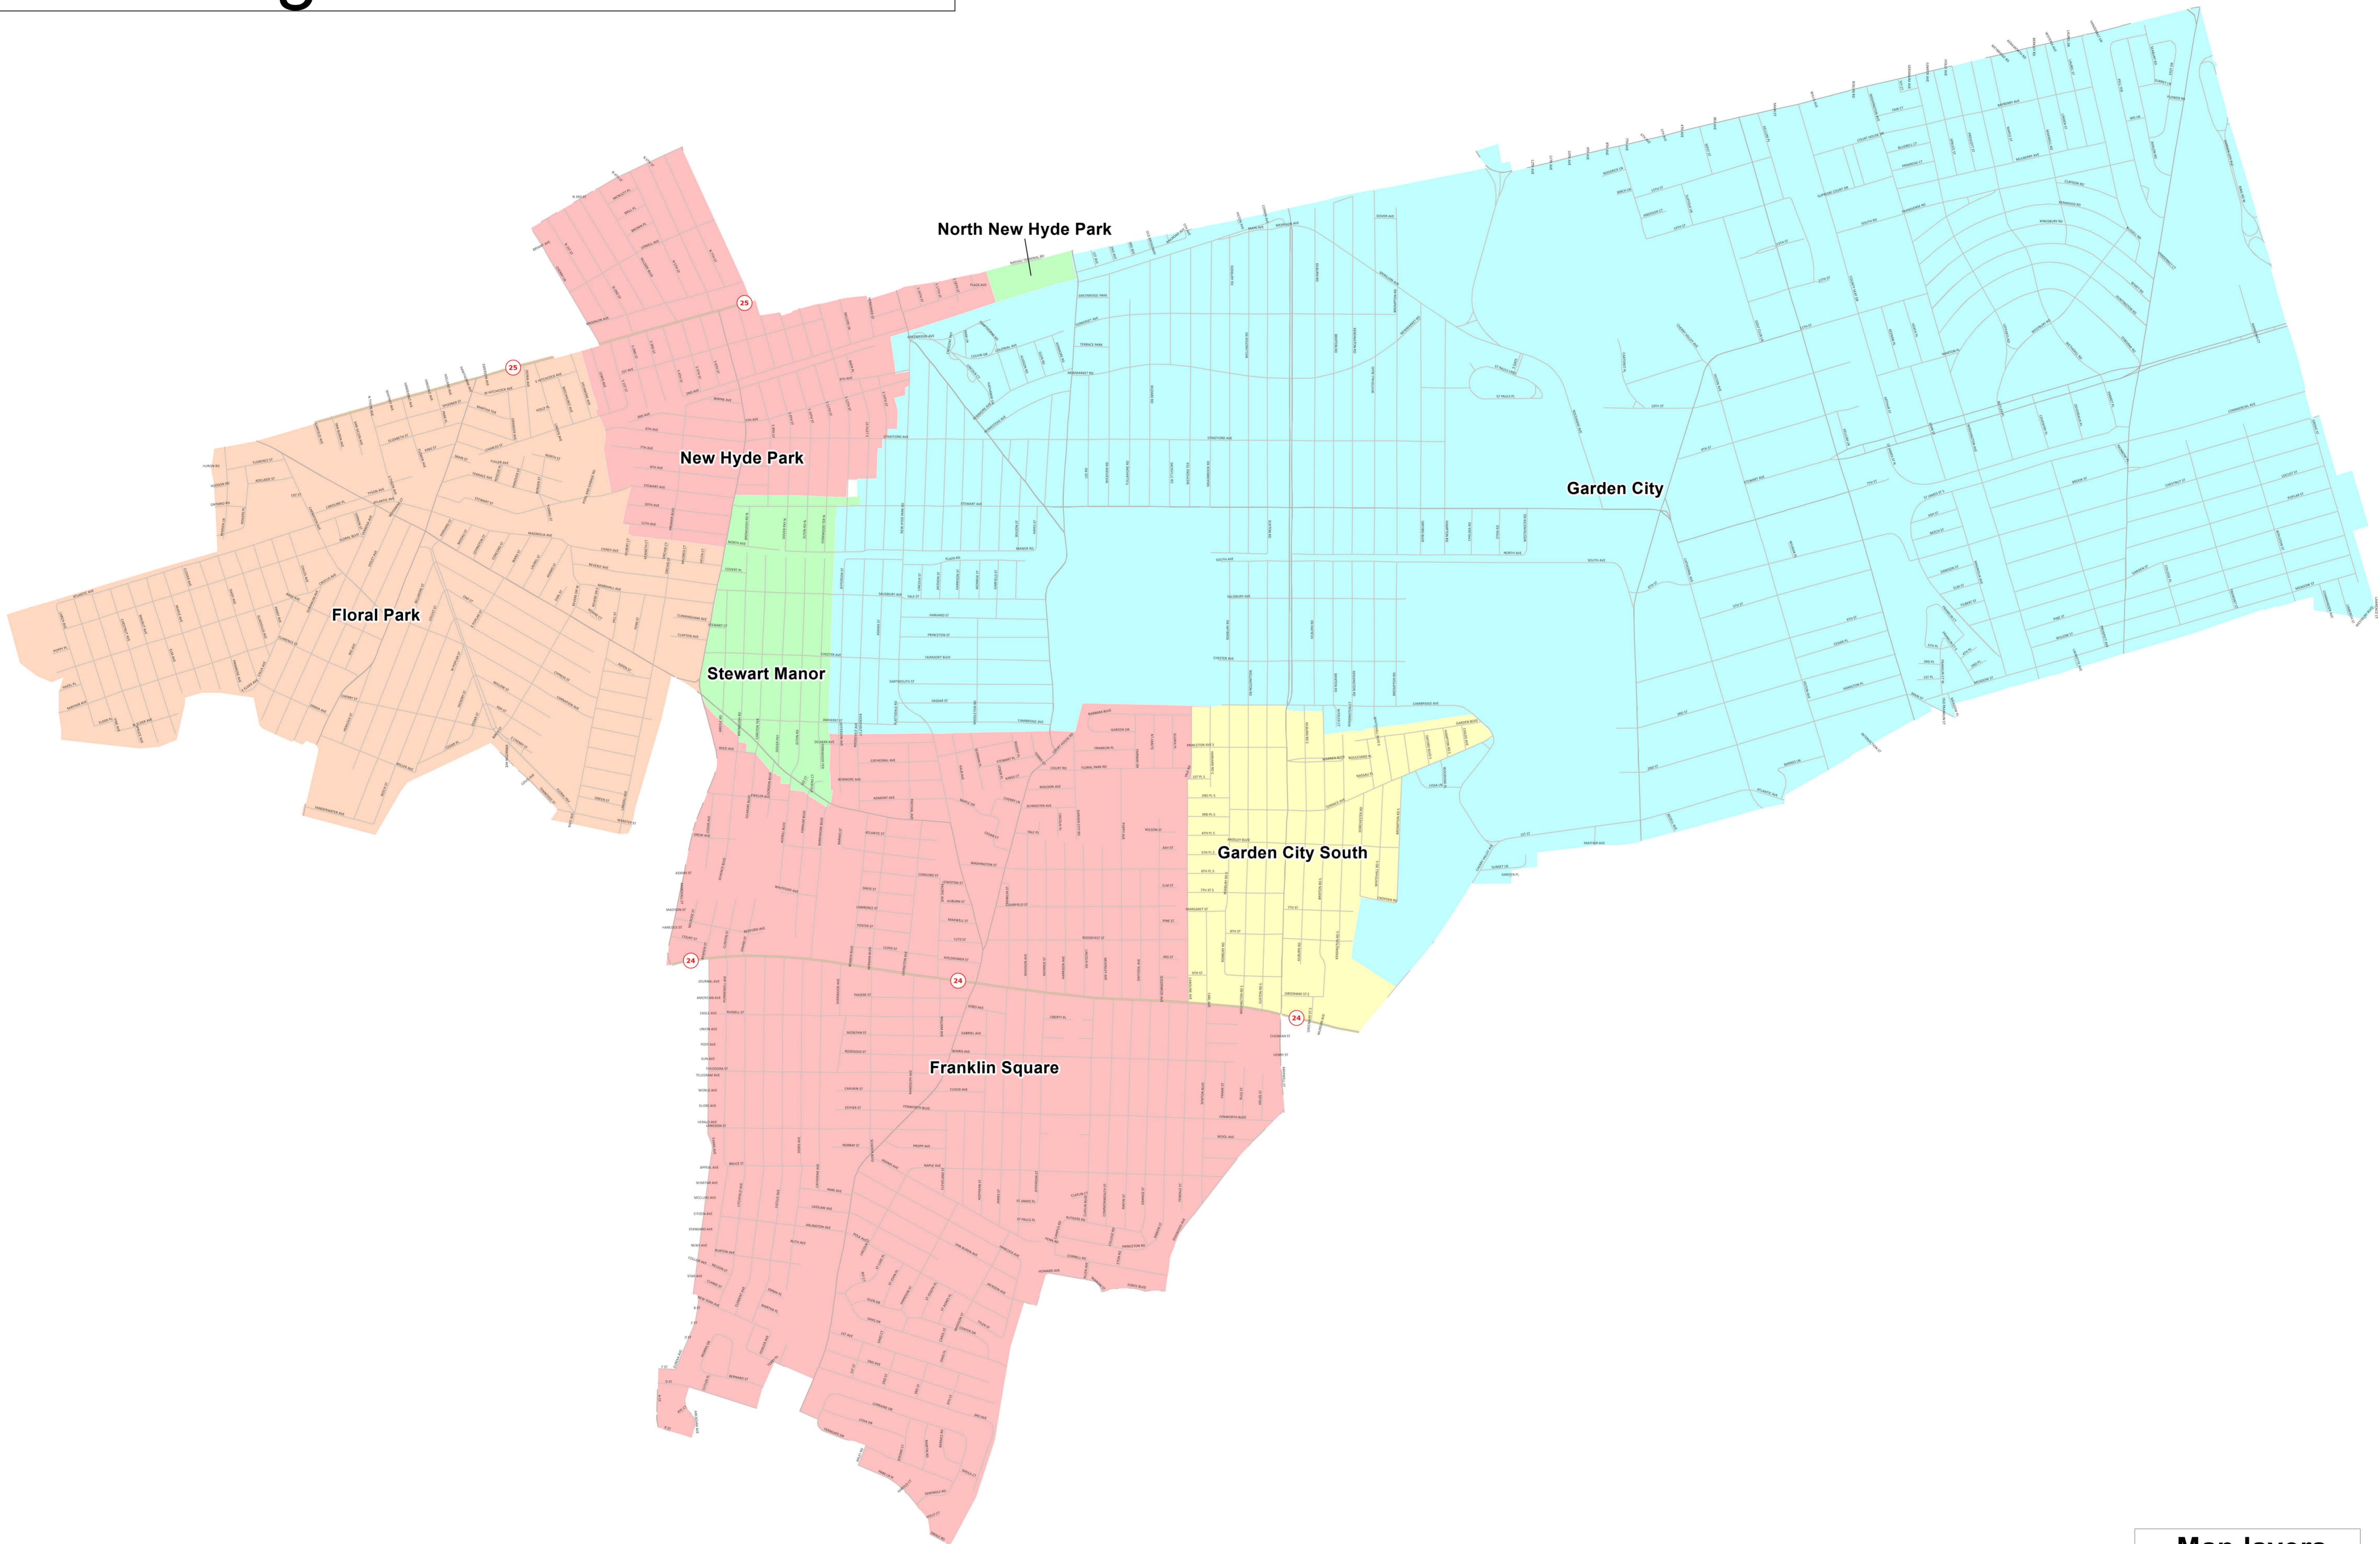

# New Legislative District - 8

**Map layers**  
— Street  
0 .1 .2 .3  
Miles