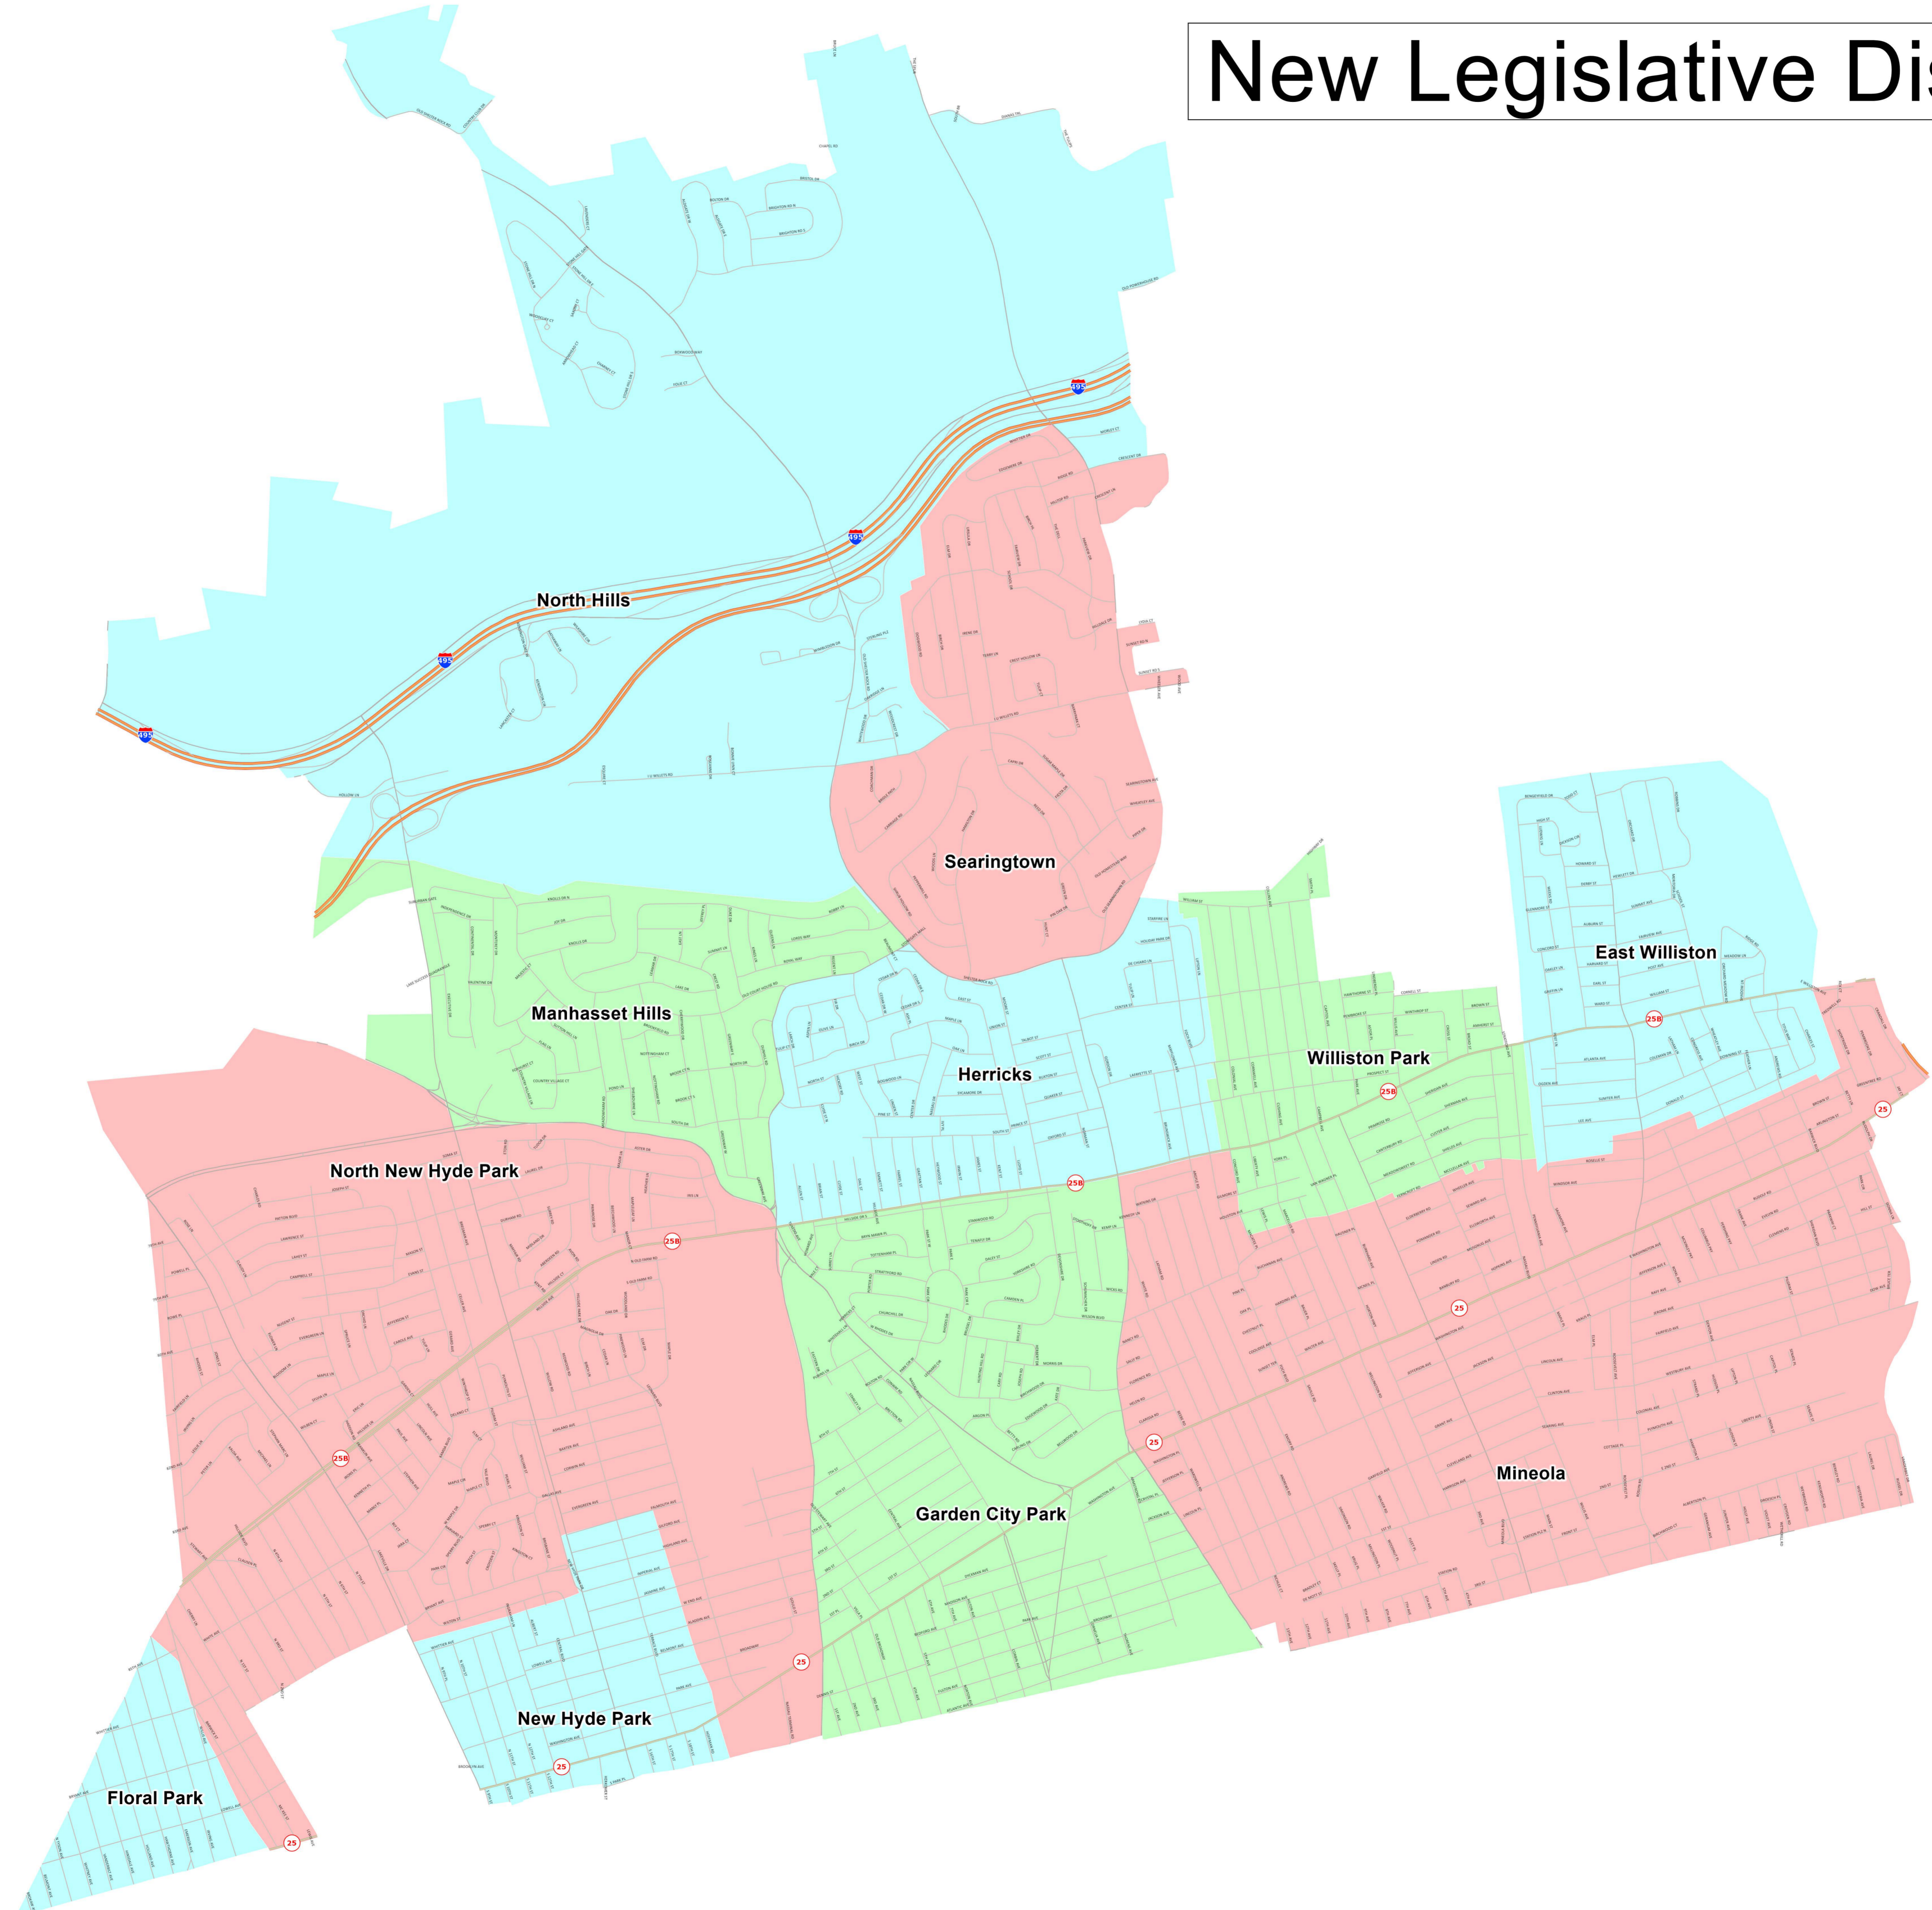

New Legislative District - 9

Map layers
Street

0 .1 .2 .3
Miles