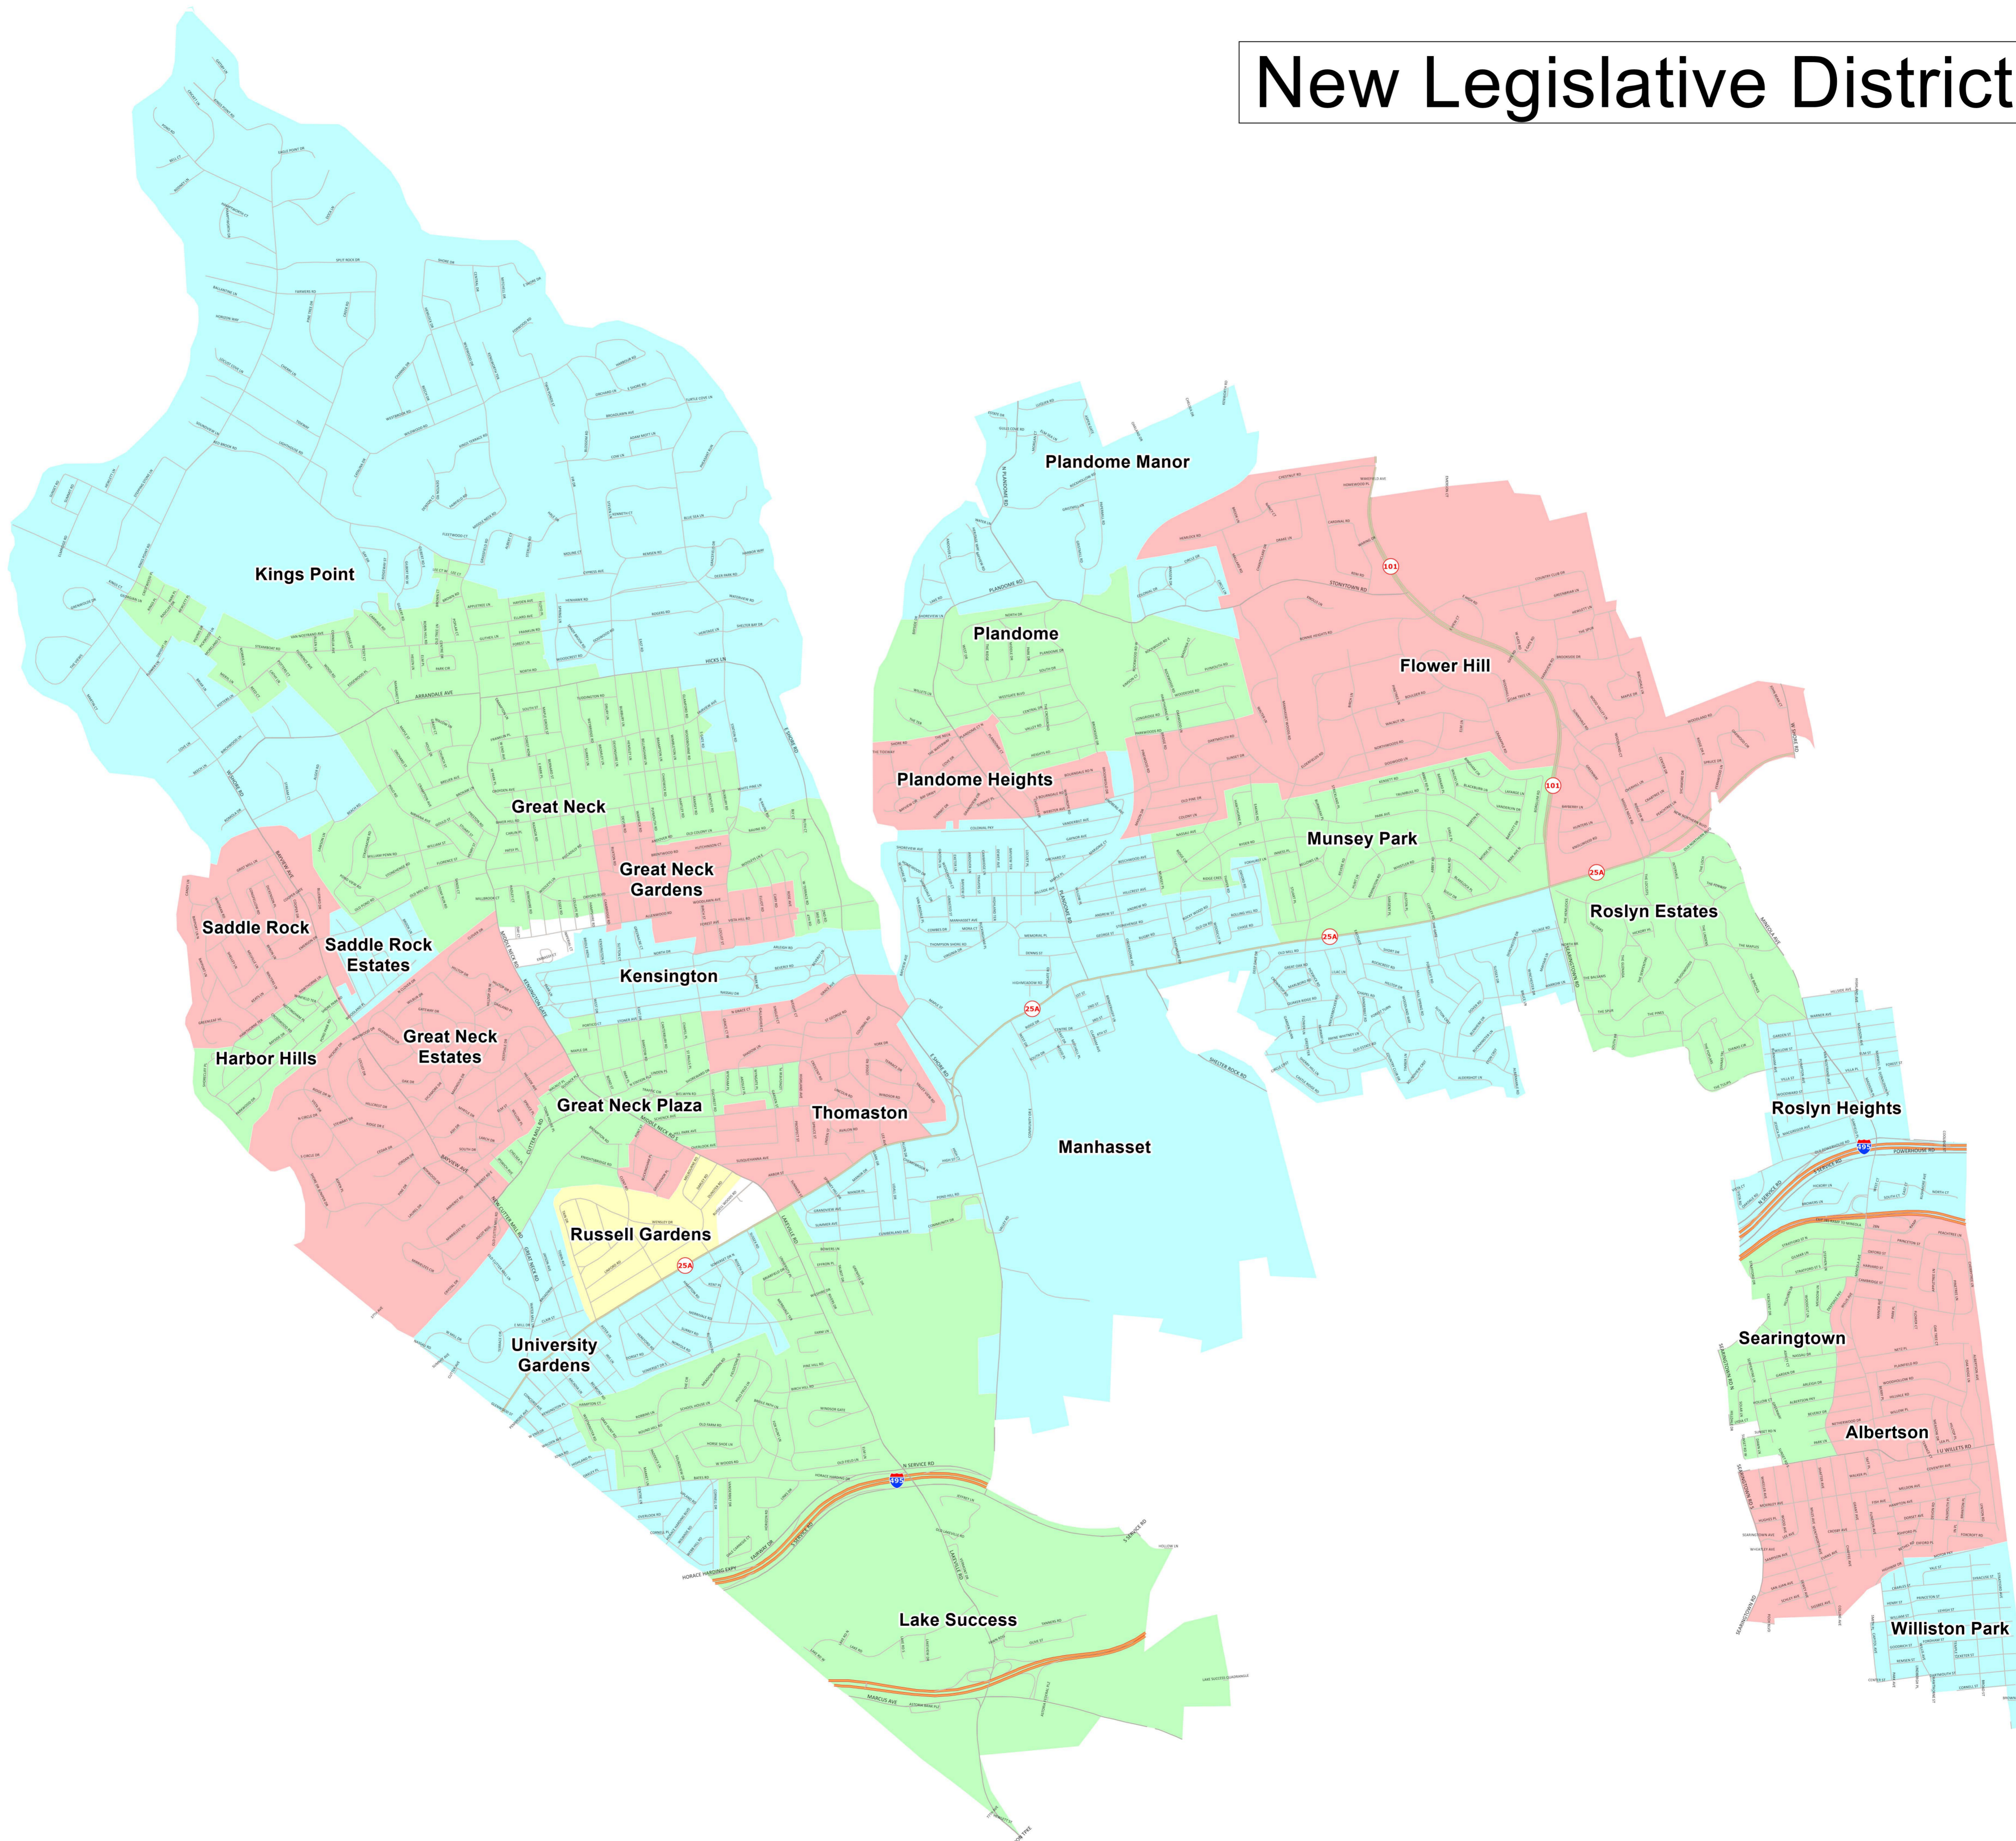

New Legislative District - 10

Map layers
— Street
0 .15 .3 .45
Miles