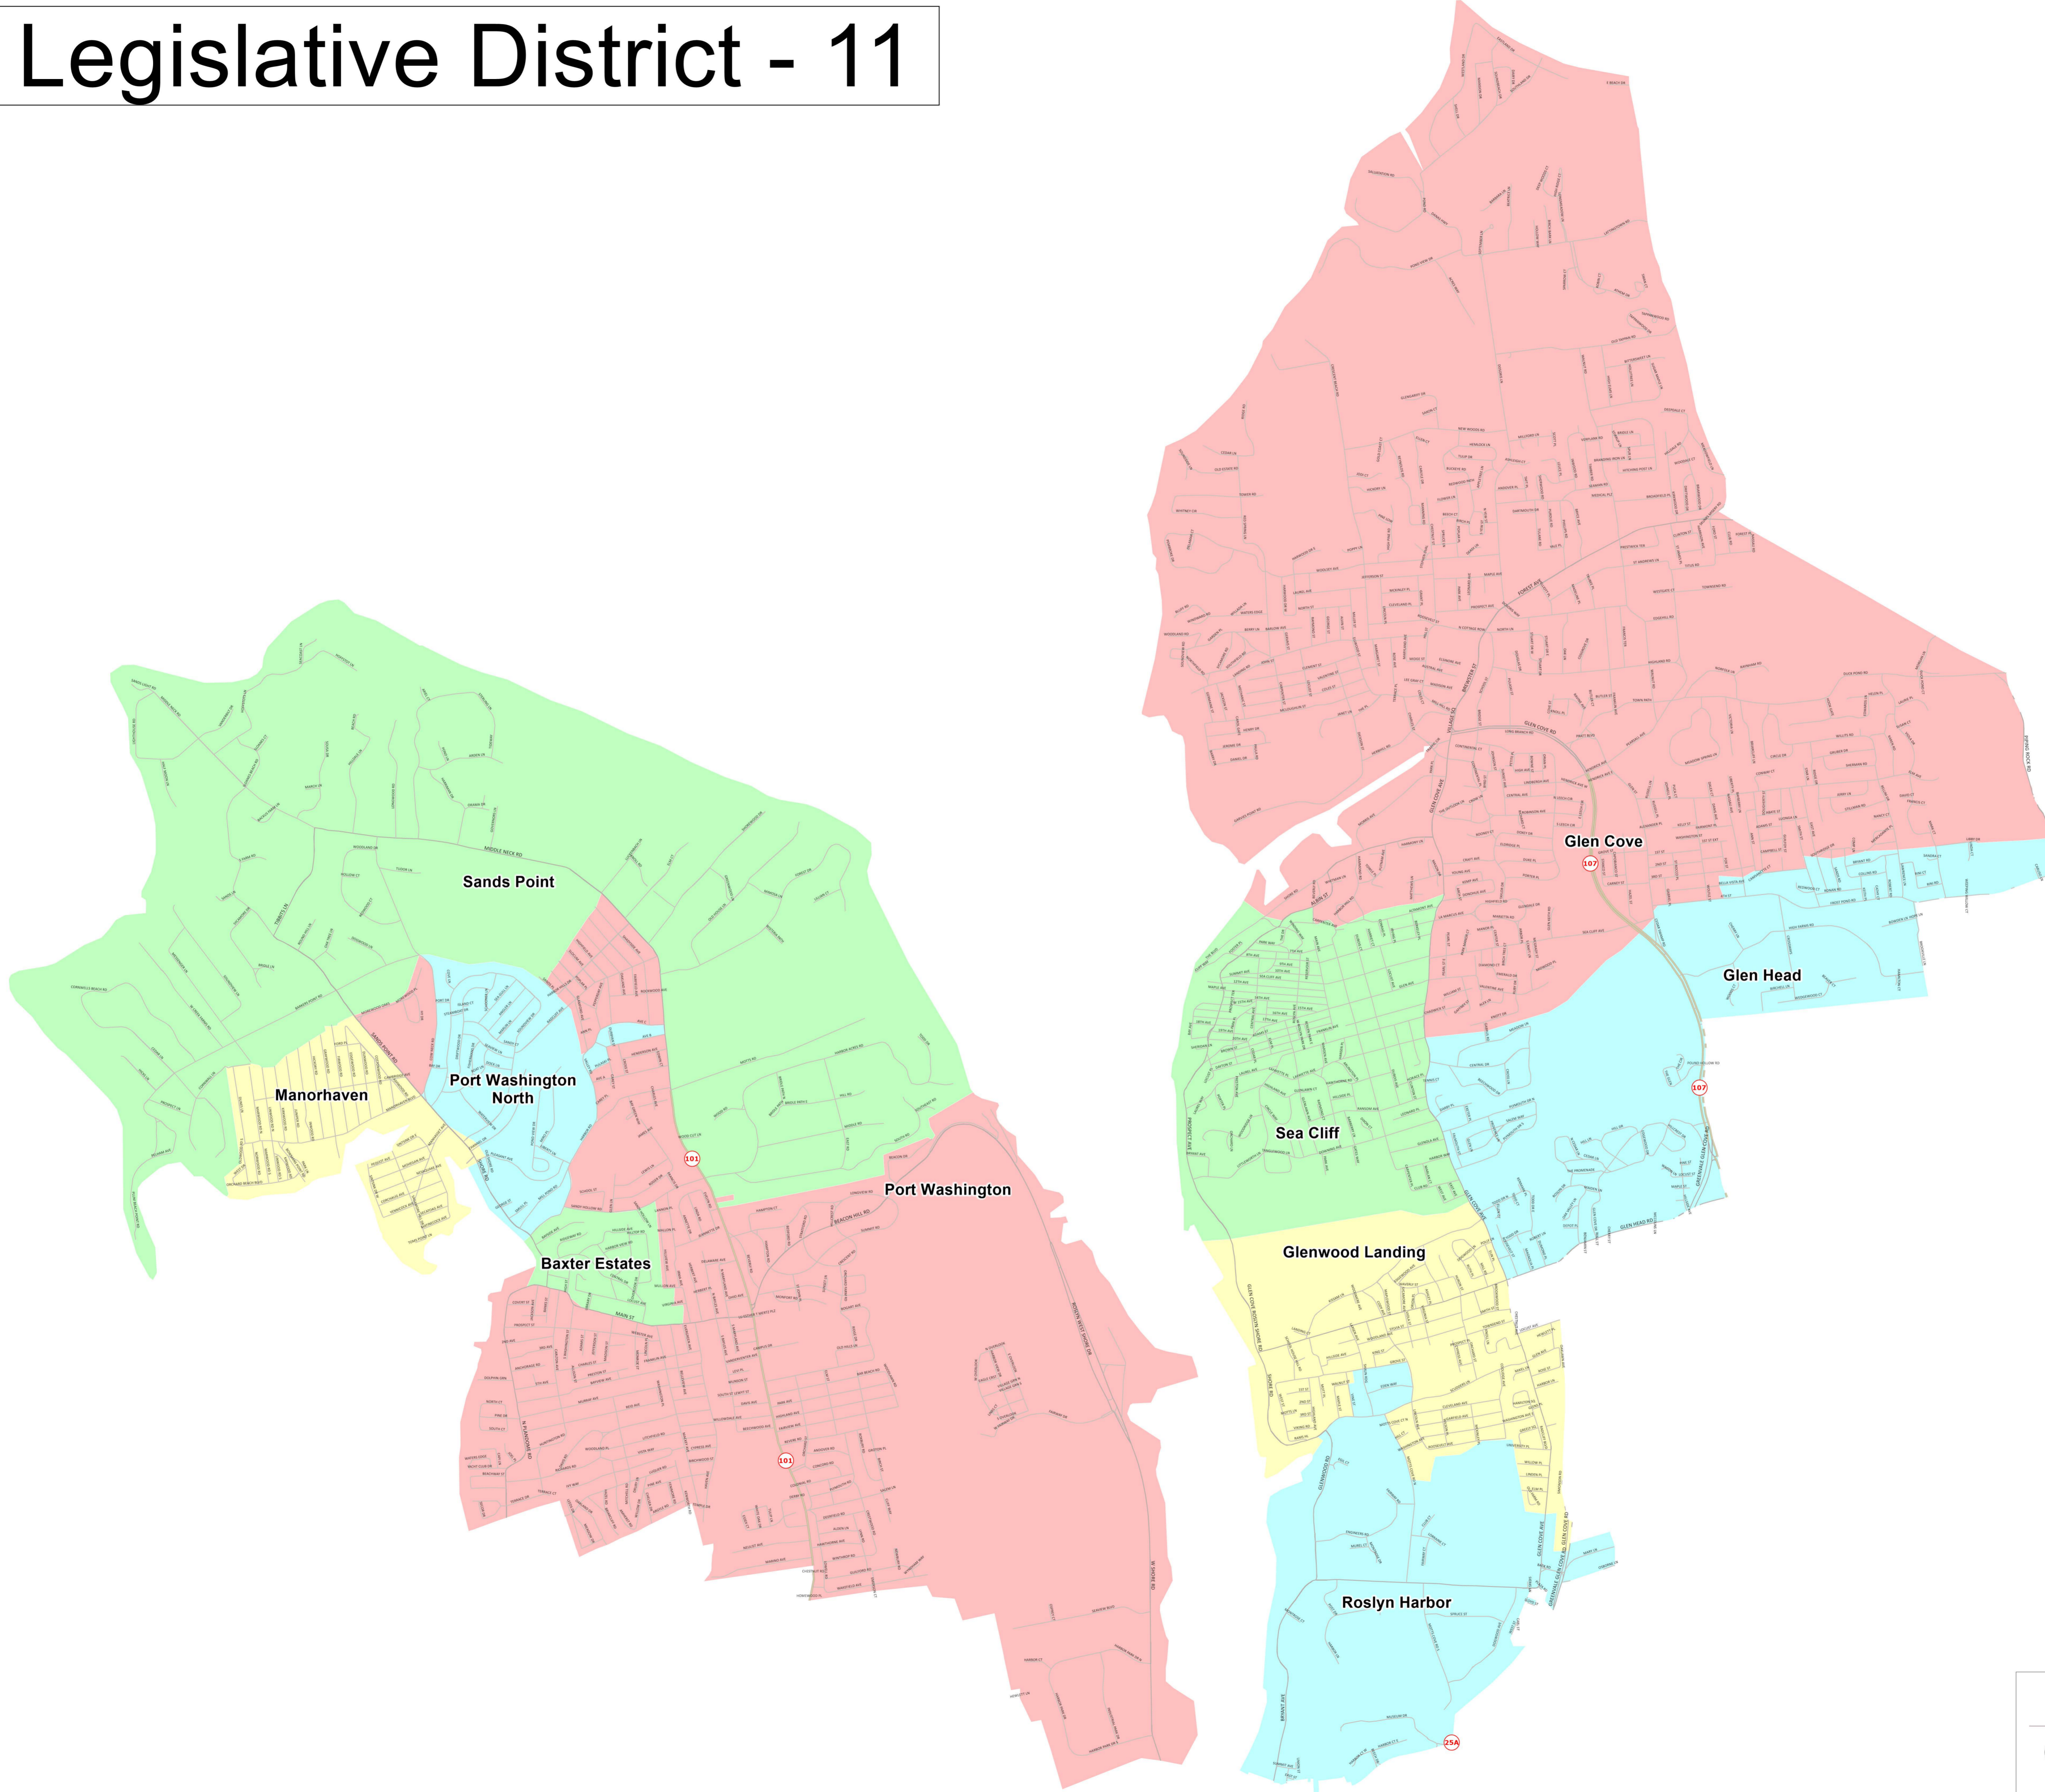

New Legislative District - 11

Map layers
Street
0 .2 .4 .6
Miles