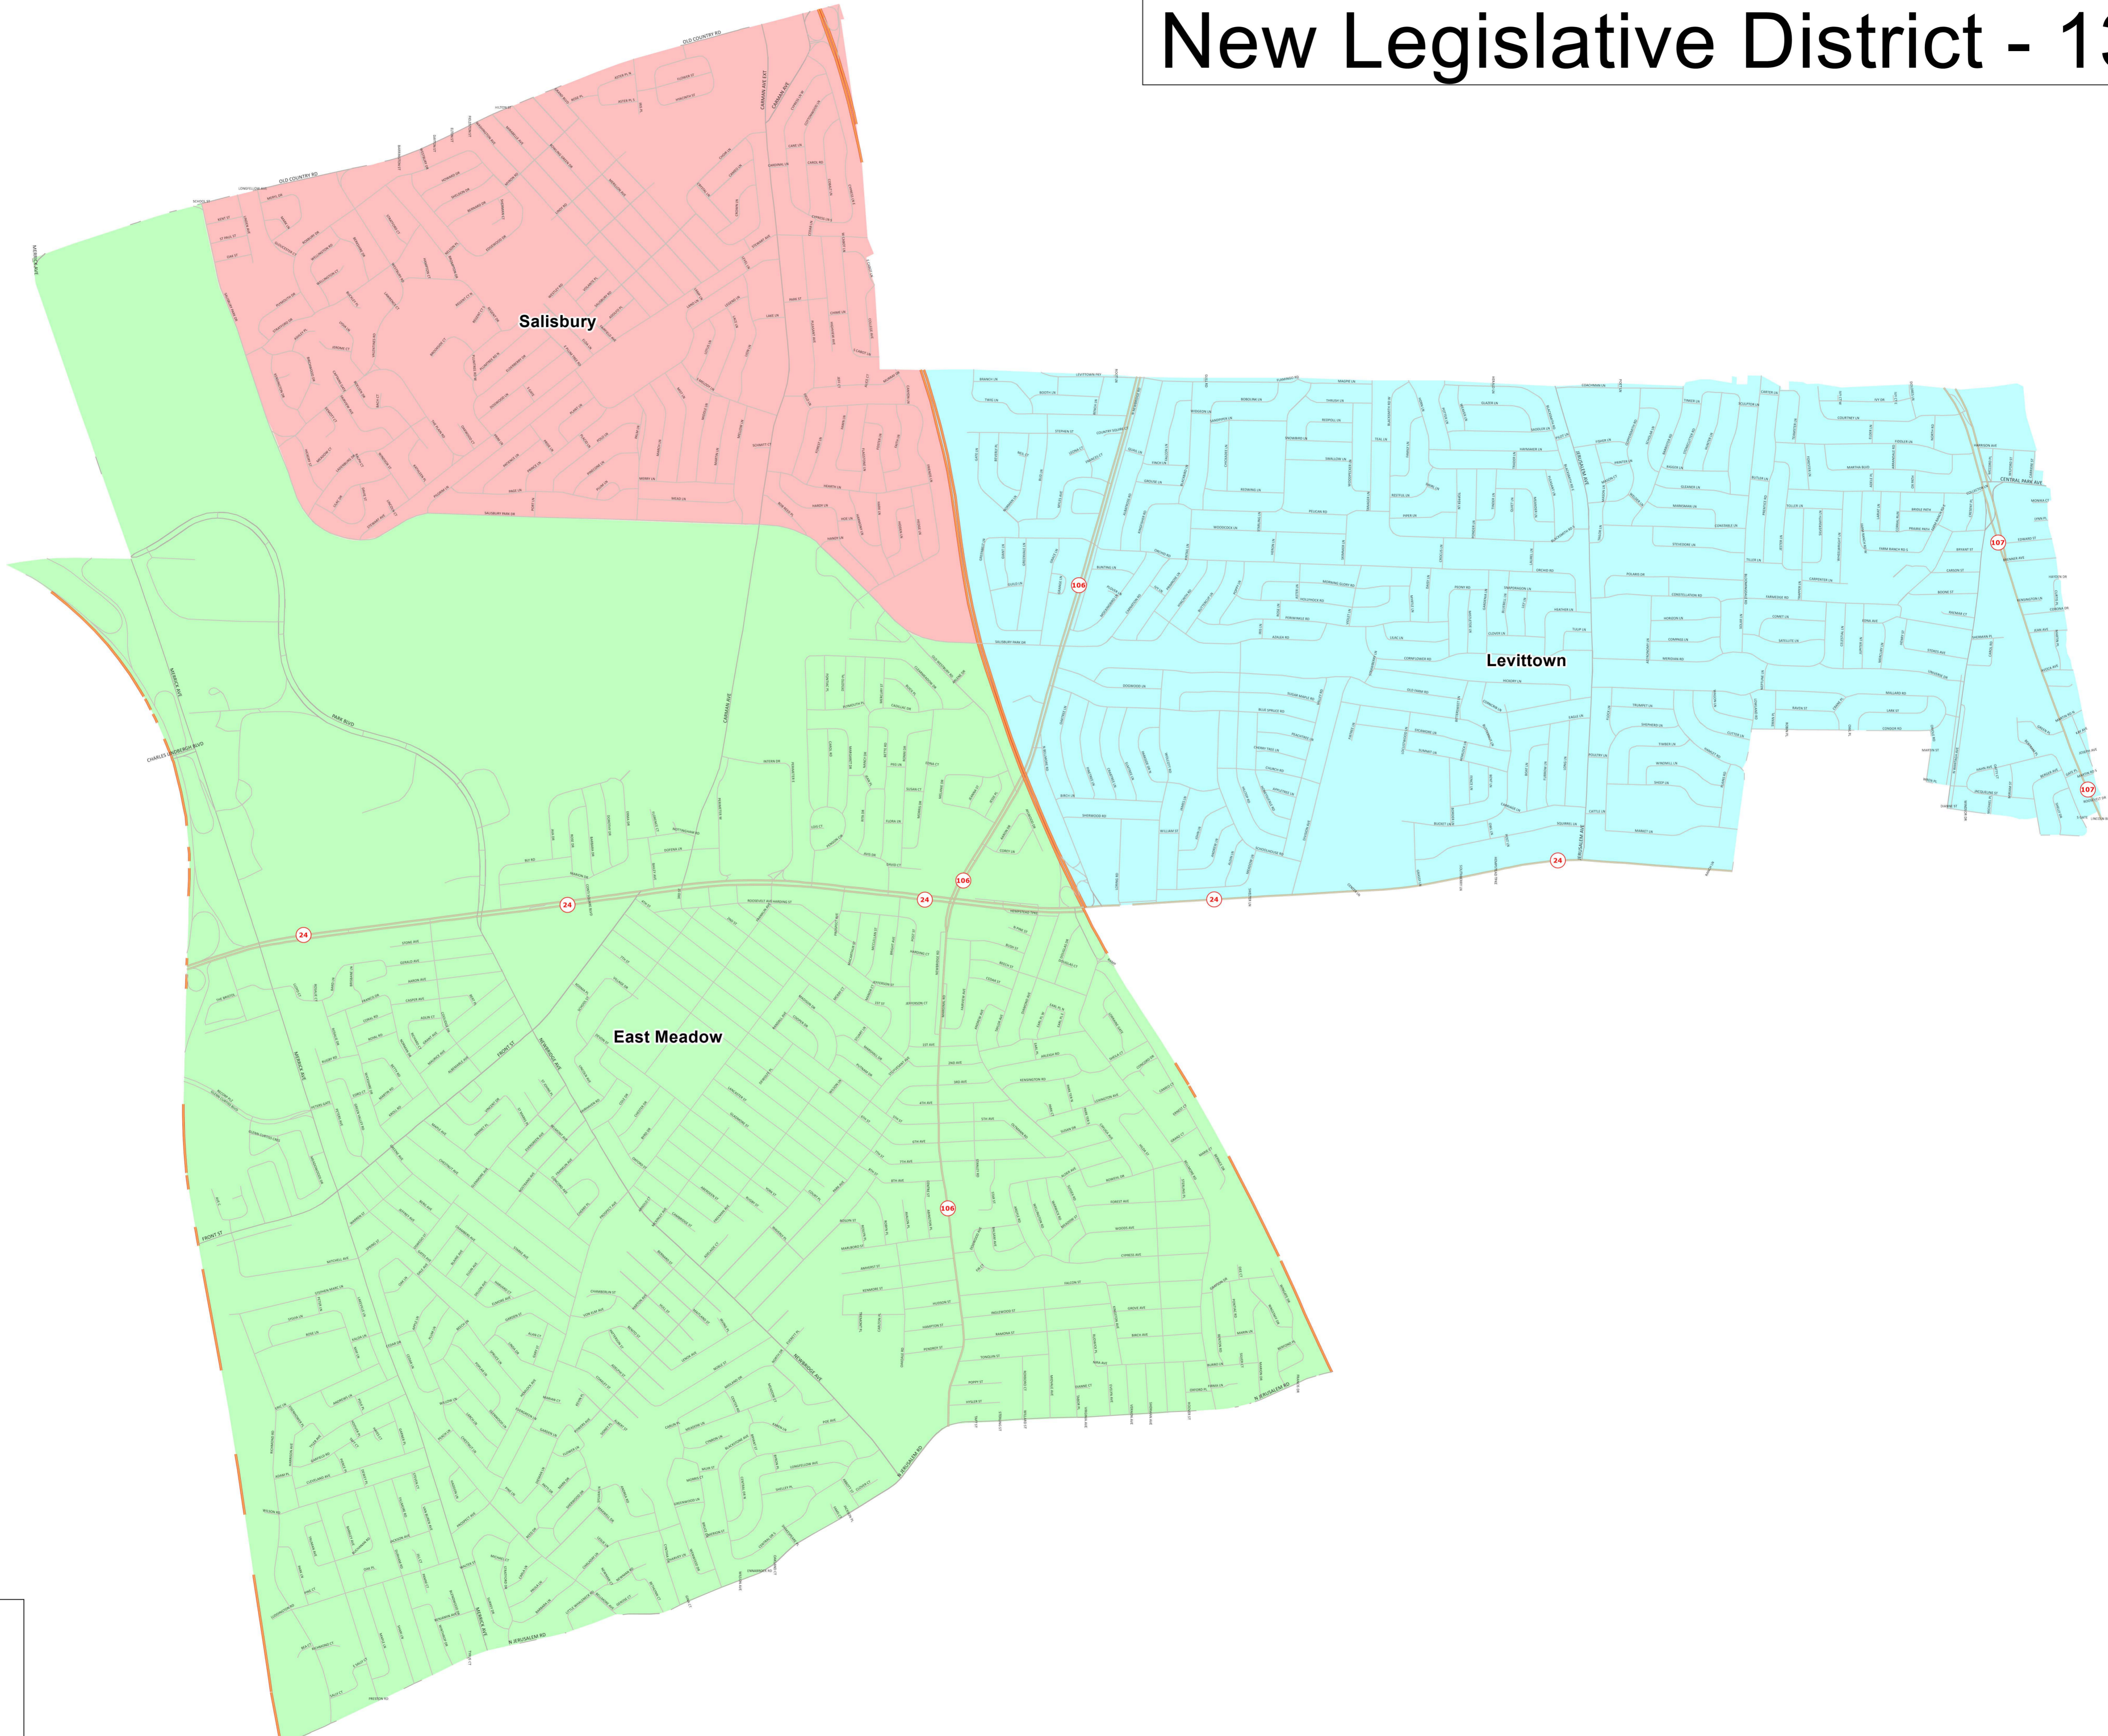

New Legislative District - 13

Map layers
— Street
0 .1 .2 .3
Miles